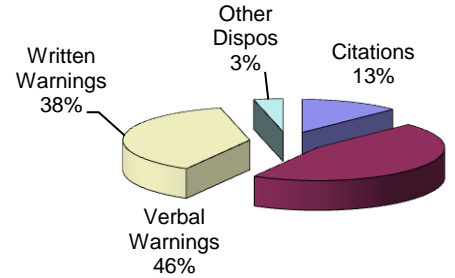

**City of Vandalia
DIVISION OF POLICE
TRAFFIC STOP
DIVERSITY DATA
Second Quarter 2011**

Type of Disposition	Total	Male	Female	White	Black	Asian	Native American	Hispanic	Other	Moving	Equipment	Suspicious
Citations	205	126	79	158	39	6	0	2	0	175	30	0
Verbal Warnings	739	432	307	627	94	15	0	3	0	478	248	13
Written Warnings	615	315	300	525	79	10	0	1	0	500	115	0
Other Dispositions	60	38	22	47	13	0	0	0	0	41	17	2
TOTALS	1619	911	708	1357	225	31	0	6	0	1194	410	15

TOTAL TRAFFIC STOPS -