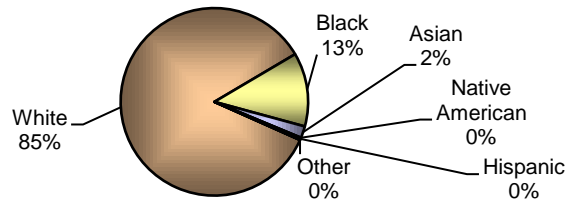

VERBAL WARNINGS -