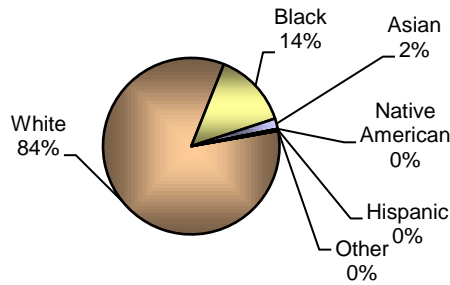

**City of Vandalia
DIVISION OF POLICE
TRAFFIC STOP
DIVERSITY DATA
Second Quarter 2011**

Type of Disposition	Total	Male	Female	White	Black	Asian	Native American	Hispanic	Other	Moving	Equipment	Suspicious
Citations	205	126	79	158	39	6	0	2	0	175	30	0
Verbal Warnings	739	432	307	627	94	15	0	3	0	478	248	13
Written Warnings	615	315	300	525	79	10	0	1	0	500	115	0
Other Dispositions	60	38	22	47	13	0	0	0	0	41	17	2
TOTALS	1619	911	708	1357	225	31	0	6	0	1194	410	15

TOTAL TRAFFIC STOPS -