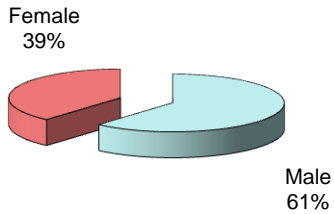

CITATIONS -