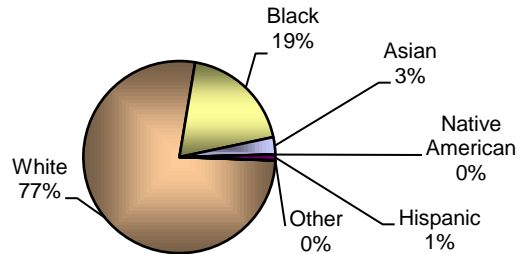

CITATIONS -