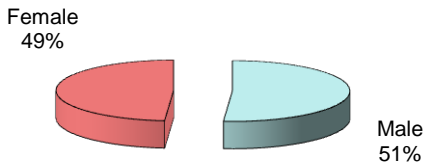

WRITTEN WARNINGS -