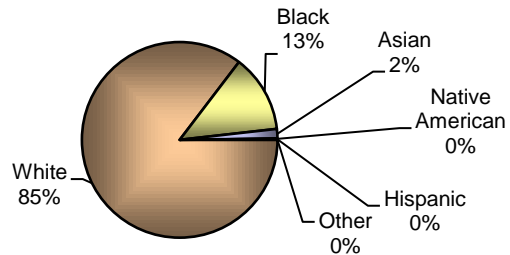

WRITTEN WARNINGS -