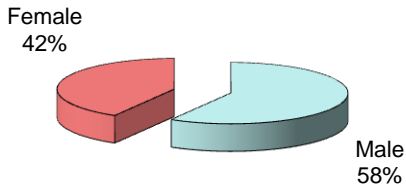

VERBAL WARNINGS -