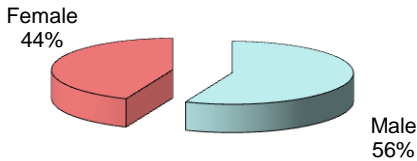

**City of Vandalia
DIVISION OF POLICE
TRAFFIC STOP
DIVERSITY DATA
Second Quarter 2011**

Type of Disposition	Total	Male	Female	White	Black	Asian	Native American	Hispanic	Other	Moving	Equipment	Suspicious
Citations	205	126	79	158	39	6	0	2	0	175	30	0
Verbal Warnings	739	432	307	627	94	15	0	3	0	478	248	13
Written Warnings	615	315	300	525	79	10	0	1	0	500	115	0
Other Dispositions	60	38	22	47	13	0	0	0	0	41	17	2
TOTALS	1619	911	708	1357	225	31	0	6	0	1194	410	15

TOTAL TRAFFIC STOPS -