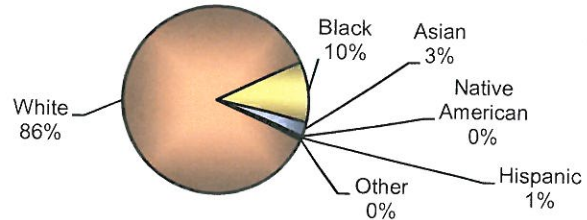

VERBAL WARNINGS -