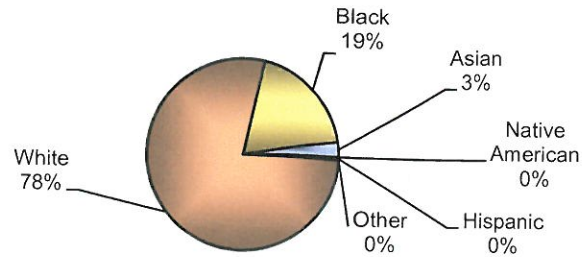

CITATIONS -