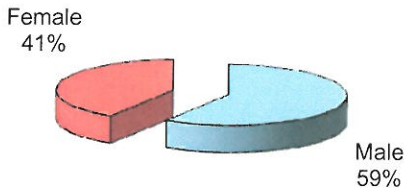

VERBAL WARNINGS -