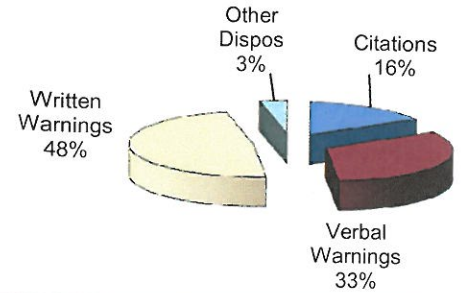

**City of Vandalia
DIVISION OF POLICE
TRAFFIC STOP
DIVERSITY DATA
Fourth Quarter 2011**

Type of Disposition	Total	Male	Female	White	Black	Asian	Native American	Hispanic	Other	Moving	Equipment	Suspicious
Citations	196	115	81	153	37	5	0	1	0	152	43	1
Verbal Warnings	404	238	166	349	42	10	0	2	1	201	198	5
Written Warnings	596	324	272	511	73	10	0	1	1	420	174	2
Other Dispositions	44	34	10	36	4	2	0	1	1	20	16	8
TOTALS	1240	711	529	1049	156	27	0	5	3	793	431	16

TOTAL TRAFFIC STOPS -