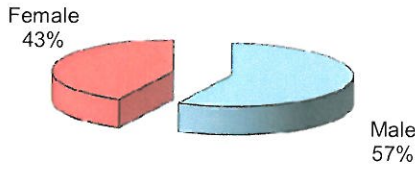

**City of Vandalia
DIVISION OF POLICE
TRAFFIC STOP
DIVERSITY DATA
Fourth Quarter 2011**

Type of Disposition	Total	Male	Female	White	Black	Asian	Native American	Hispanic	Other	Moving	Equipment	Suspicious
Citations	196	115	81	153	37	5	0	1	0	152	43	1
Verbal Warnings	404	238	166	349	42	10	0	2	1	201	198	5
Written Warnings	596	324	272	511	73	10	0	1	1	420	174	2
Other Dispositions	44	34	10	36	4	2	0	1	1	20	16	8
TOTALS	1240	711	529	1049	156	27	0	5	3	793	431	16

TOTAL TRAFFIC STOPS -