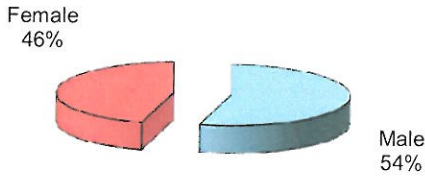

WRITTEN WARNINGS -