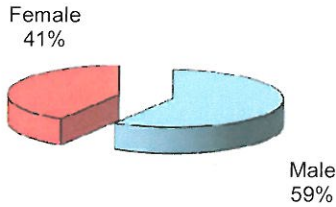

CITATIONS -