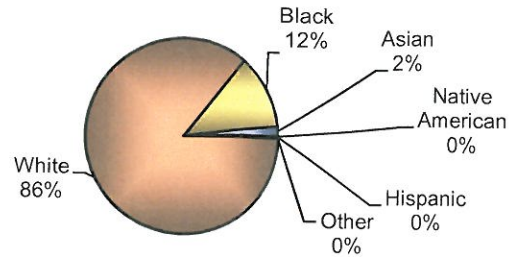

WRITTEN WARNINGS -