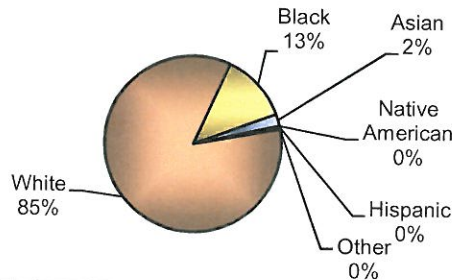

**City of Vandalia
DIVISION OF POLICE
TRAFFIC STOP
DIVERSITY DATA
Fourth Quarter 2011**

Type of Disposition	Total	Male	Female	White	Black	Asian	Native American	Hispanic	Other	Moving	Equipment	Suspicious
Citations	196	115	81	153	37	5	0	1	0	152	43	1
Verbal Warnings	404	238	166	349	42	10	0	2	1	201	198	5
Written Warnings	596	324	272	511	73	10	0	1	1	420	174	2
Other Dispositions	44	34	10	36	4	2	0	1	1	20	16	8
TOTALS	1240	711	529	1049	156	27	0	5	3	793	431	16

TOTAL TRAFFIC STOPS -