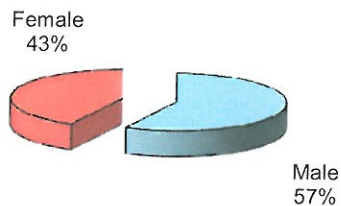

CITATIONS -