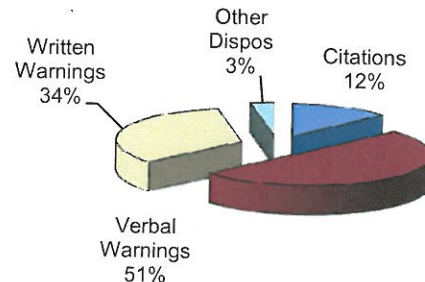

**City of Vandalia
DIVISION OF POLICE
TRAFFIC STOP
DIVERSITY DATA
First Quarter 2011**

Type of Disposition	Total	Male	Female	White	Black	Asian	Native American	Hispanic	Other	Moving	Equipment	Suspicious
Citations	202	116	86	163	33	3	0	1	2	162	39	1
Verbal Warnings	816	485	331	680	112	17	0	3	4	432	363	21
Written Warnings	542	292	250	467	66	7	0	1	1	405	136	1
Other Dispositions	49	36	13	39	9	1	0	0	0	23	15	4
TOTALS	1609	929	680	1349	220	28	0	5	7	1022	553	27

TOTAL TRAFFIC STOPS -