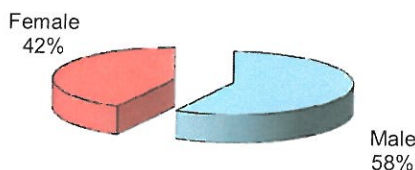

**City of Vandalia
DIVISION OF POLICE
TRAFFIC STOP
DIVERSITY DATA
First Quarter 2011**

Type of Disposition	Total	Male	Female	White	Black	Asian	Native American	Hispanic	Other	Moving	Equipment	Suspicious
Citations	202	116	86	163	33	3	0	1	2	162	39	1
Verbal Warnings	816	485	331	680	112	17	0	3	4	432	363	21
Written Warnings	542	292	250	467	66	7	0	1	1	405	136	1
Other Dispositions	49	36	13	39	9	1	0	0	0	23	15	4
TOTALS	1609	929	680	1349	220	28	0	5	7	1022	553	27

TOTAL TRAFFIC STOPS -