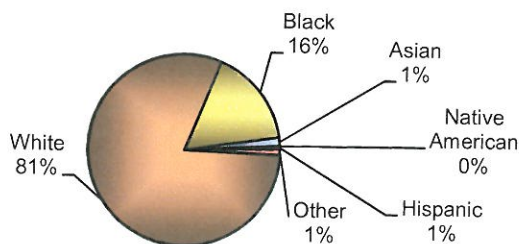

CITATIONS -