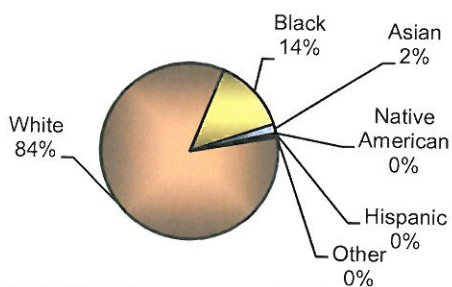

**City of Vandalia
DIVISION OF POLICE
TRAFFIC STOP
DIVERSITY DATA
First Quarter 2011**

Type of Disposition	Total	Male	Female	White	Black	Asian	Native American	Hispanic	Other	Moving	Equipment	Suspicious
Citations	202	116	86	163	33	3	0	1	2	162	39	1
Verbal Warnings	816	485	331	680	112	17	0	3	4	432	363	21
Written Warnings	542	292	250	467	66	7	0	1	1	405	136	1
Other Dispositions	49	36	13	39	9	1	0	0	0	23	15	4
TOTALS	1609	929	680	1349	220	28	0	5	7	1022	553	27

TOTAL TRAFFIC STOPS -