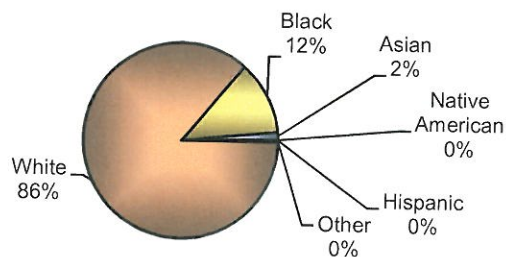

WRITTEN WARNINGS -