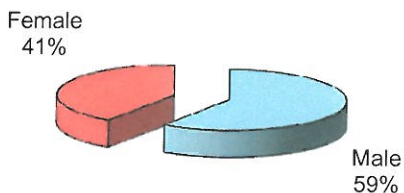

VERBAL WARNINGS -