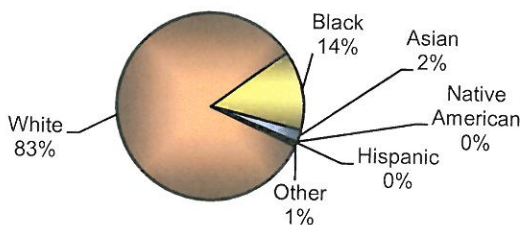

VERBAL WARNINGS -