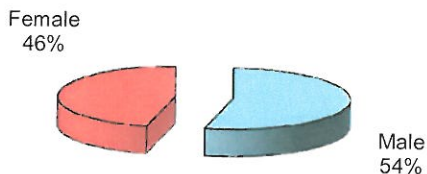

WRITTEN WARNINGS -