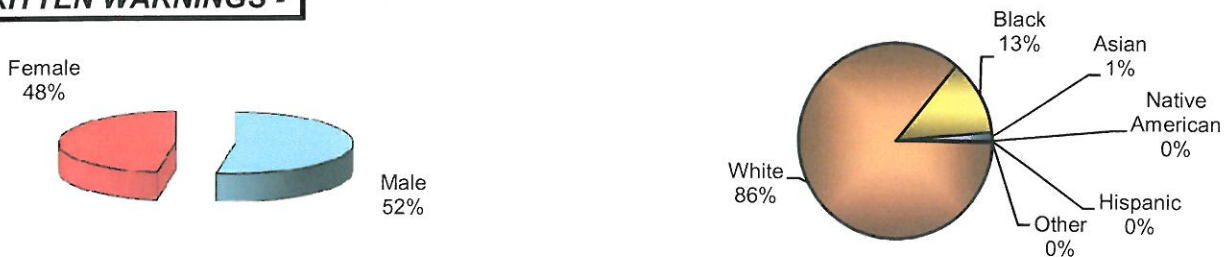

WRITTEN WARNINGS -