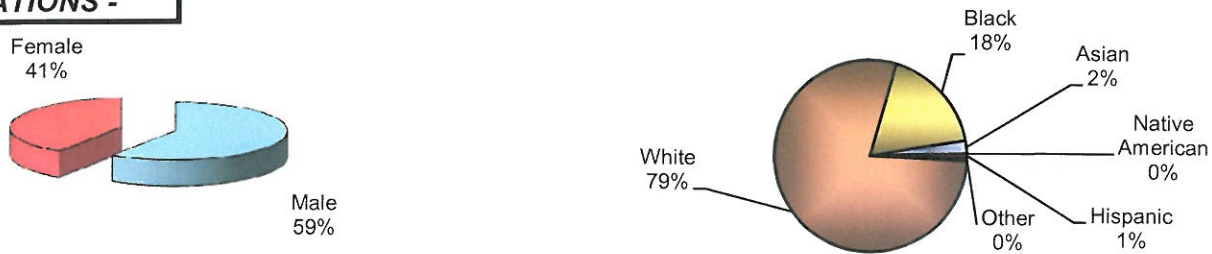

CITATIONS -