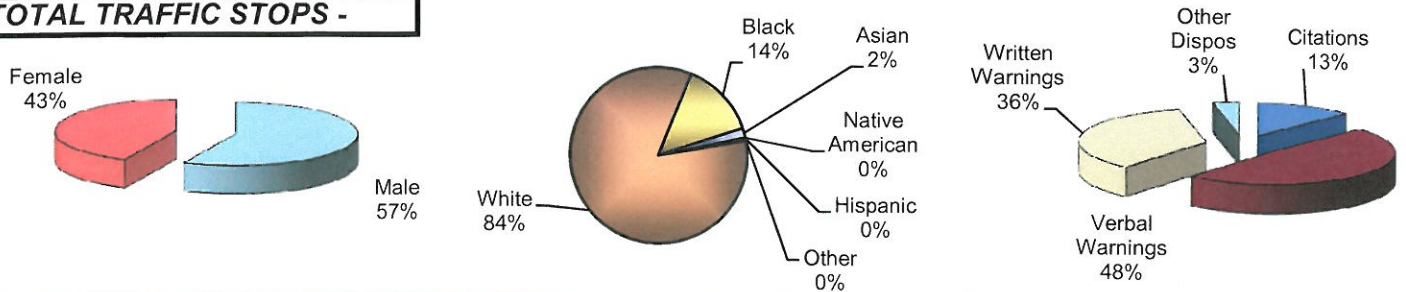

**City of Vandalia
DIVISION OF POLICE
TRAFFIC STOP
DIVERSITY DATA
First Half 2011**

Type of Disposition	Total	Male	Female	White	Black	Asian	Native American	Hispanic	Other	Moving	Equipment	Suspicious
Citations	407	242	165	321	72	9	0	3	2	337	69	1
Verbal Warnings	1555	917	638	1307	206	32	0	6	4	910	611	34
Written Warnings	1157	607	550	992	145	17	0	2	1	905	251	1
Other Dispositions	109	74	35	86	22	1	0	0	0	64	32	13
TOTALS	3228	1840	1388	2706	445	59	0	11	7	2216	963	49

TOTAL TRAFFIC STOPS -