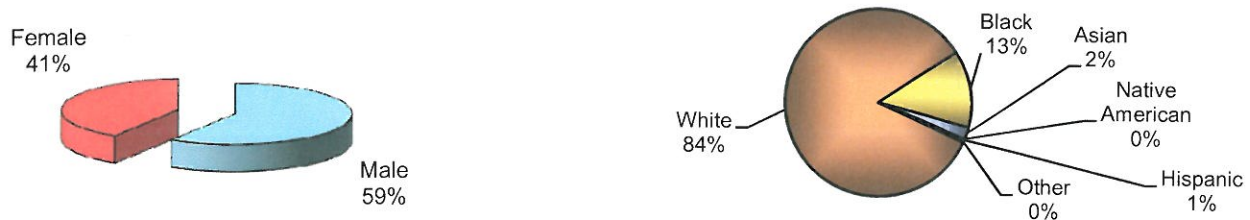

VERBAL WARNINGS -