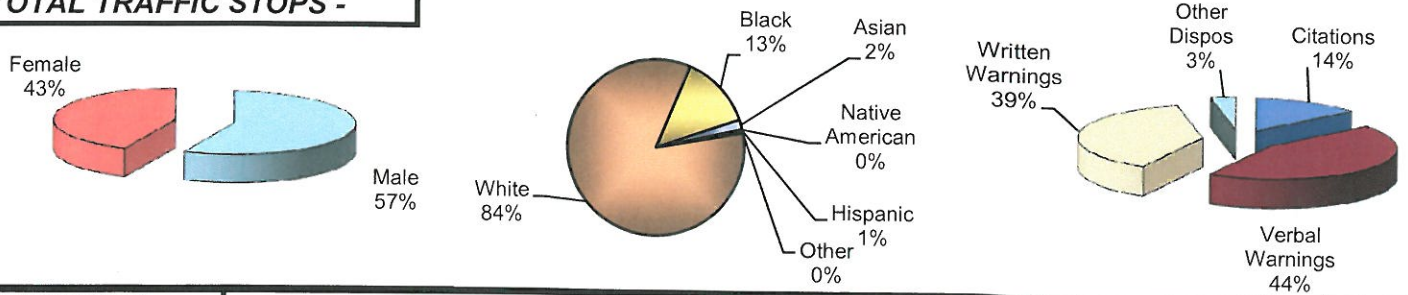

**City of Vandalia
DIVISION OF POLICE
TRAFFIC STOP
DIVERSITY DATA
Year End 2011**

Type of Disposition	Total	Male	Female	White	Black	Asian	Native American	Hispanic	Other	Moving	Equipment	Suspicious
Citations	796	465	331	624	143	18	1	8	2	645	149	2
Verbal Warnings	2583	1494	1089	2192	320	55	0	10	6	1482	1048	53
Written Warnings	2275	1226	1049	1947	286	33	0	7	2	1744	526	5
Other Dispositions	192	133	59	152	34	3	0	2	1	108	59	25
TOTALS	5846	3318	2528	4915	783	109	1	27	11	3979	1782	85

TOTAL TRAFFIC STOPS -