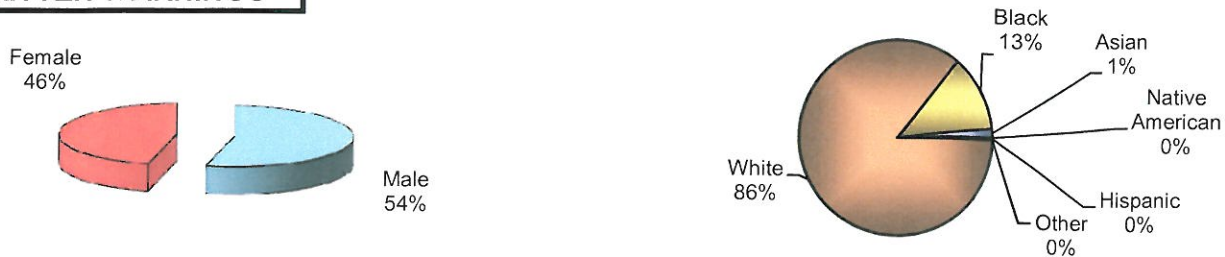

WRITTEN WARNINGS -