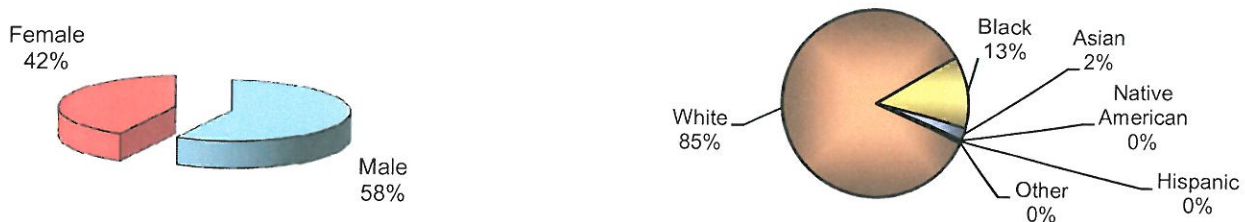

VERBAL WARNINGS -