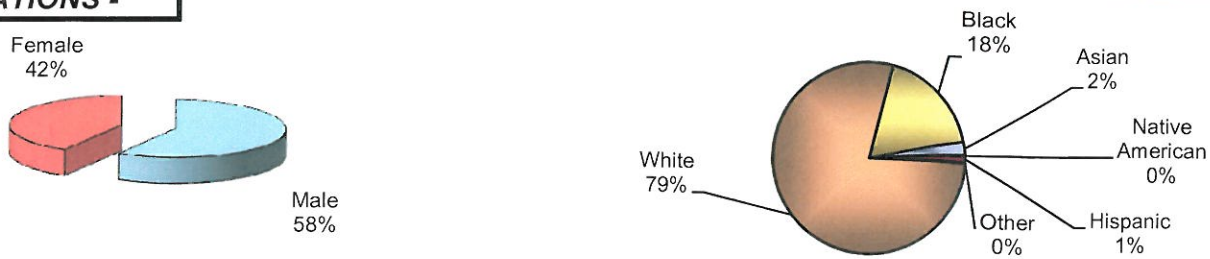

CITATIONS -