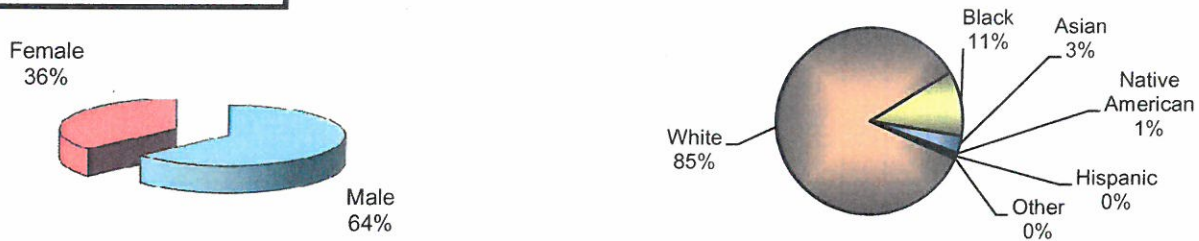

VERBAL WARNINGS -