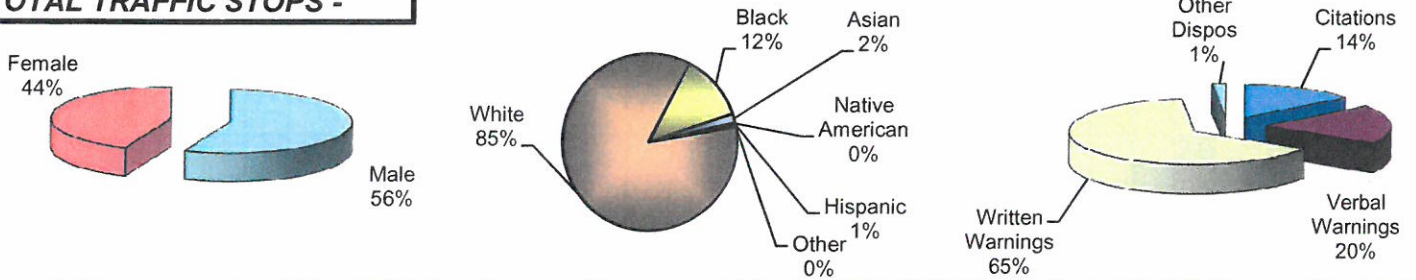

**City of Vandalia
DIVISION OF POLICE
TRAFFIC STOP
DIVERSITY DATA
Second Quarter 2012**

Type of Disposition	Total	Male	Female	White	Black	Asian	Native American	Hispanic	Other	Moving	Equipment	Suspicious
Citations	199	110	89	162	32	5	0	0	0	174	25	0
Verbal Warnings	266	169	97	225	30	8	1	1	1	148	109	9
Written Warnings	887	473	414	767	102	11	1	4	2	648	238	1
Other Dispositions	23	20	3	18	5	0	0	0	0	12	6	5
TOTALS	1375	772	603	1172	169	24	2	5	3	982	378	15

TOTAL TRAFFIC STOPS -