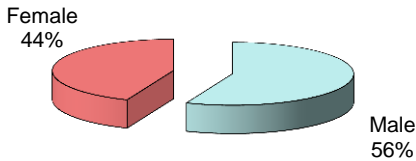

**City of Vandalia
DIVISION OF POLICE
TRAFFIC STOP
DIVERSITY DATA
First Quarter 2012**

Type of Disposition	Total	Male	Female	White	Black	Asian	Native American	Hispanic	Other	Moving	Equipment	Suspicious
Citations	233	129	104	194	34	3	0	2	0	187	43	3
Verbal Warnings	345	212	133	291	43	9	0	1	1	175	157	13
Written Warnings	1138	620	518	959	159	16	1	1	2	758	379	1
Other Dispositions	36	24	12	25	10	1	0	0	0	19	12	5
TOTALS	1752	985	767	1469	246	29	1	4	3	1139	591	22

TOTAL TRAFFIC STOPS -