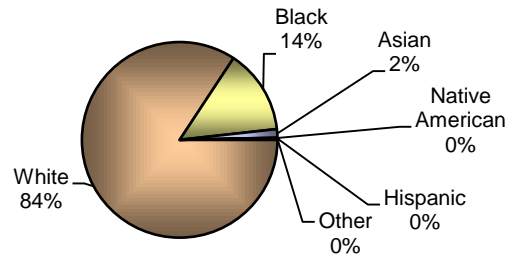

WRITTEN WARNINGS -