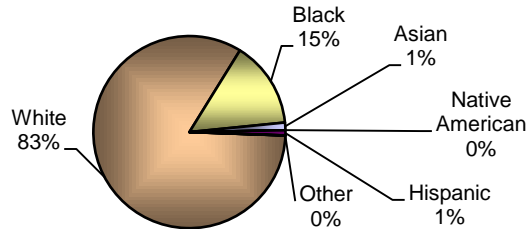

CITATIONS -