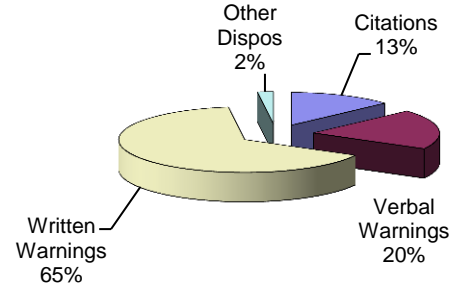

**City of Vandalia
DIVISION OF POLICE
TRAFFIC STOP
DIVERSITY DATA
First Quarter 2012**

Type of Disposition	Total	Male	Female	White	Black	Asian	Native American	Hispanic	Other	Moving	Equipment	Suspicious
Citations	233	129	104	194	34	3	0	2	0	187	43	3
Verbal Warnings	345	212	133	291	43	9	0	1	1	175	157	13
Written Warnings	1138	620	518	959	159	16	1	1	2	758	379	1
Other Dispositions	36	24	12	25	10	1	0	0	0	19	12	5
TOTALS	1752	985	767	1469	246	29	1	4	3	1139	591	22

TOTAL TRAFFIC STOPS -