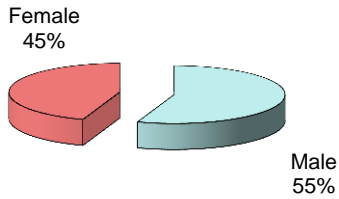

CITATIONS -