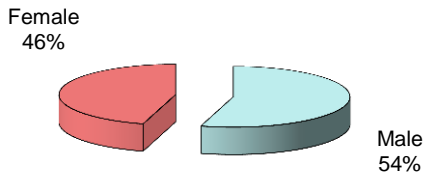

WRITTEN WARNINGS -