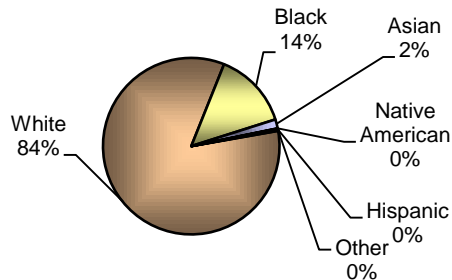

**City of Vandalia
DIVISION OF POLICE
TRAFFIC STOP
DIVERSITY DATA
First Quarter 2012**

Type of Disposition	Total	Male	Female	White	Black	Asian	Native American	Hispanic	Other	Moving	Equipment	Suspicious
Citations	233	129	104	194	34	3	0	2	0	187	43	3
Verbal Warnings	345	212	133	291	43	9	0	1	1	175	157	13
Written Warnings	1138	620	518	959	159	16	1	1	2	758	379	1
Other Dispositions	36	24	12	25	10	1	0	0	0	19	12	5
TOTALS	1752	985	767	1469	246	29	1	4	3	1139	591	22

TOTAL TRAFFIC STOPS -