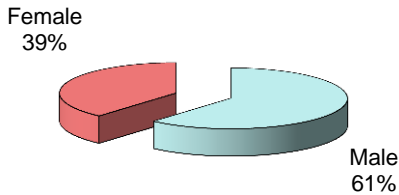

VERBAL WARNINGS -