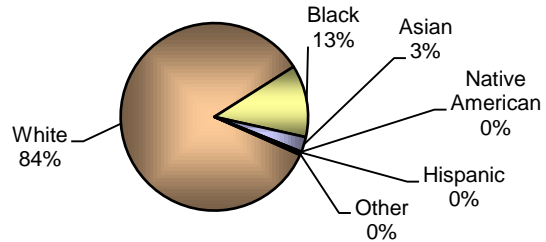

VERBAL WARNINGS -