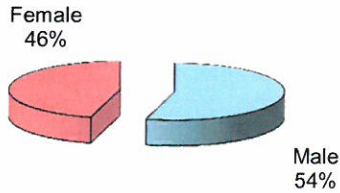

CITATIONS -