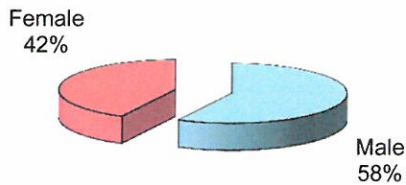

VERBAL WARNINGS -