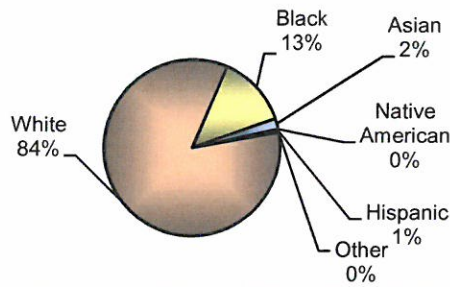

**City of Vandalia
DIVISION OF POLICE
TRAFFIC STOP
DIVERSITY DATA
Third Quarter 2012**

Type of Disposition	Total	Male	Female	White	Black	Asian	Native American	Hispanic	Other	Moving	Equipment	Suspicious
Citations	194	105	89	145	39	8	0	1	0	168	26	0
Verbal Warnings	257	148	109	213	38	5	0	1	0	144	105	8
Written Warnings	950	523	427	827	103	15	0	5	0	681	269	0
Other Dispositions	45	29	16	31	12	1	0	1	0	28	9	8
TOTALS	1446	805	641	1216	192	29	0	8	0	1021	409	16

TOTAL TRAFFIC STOPS -