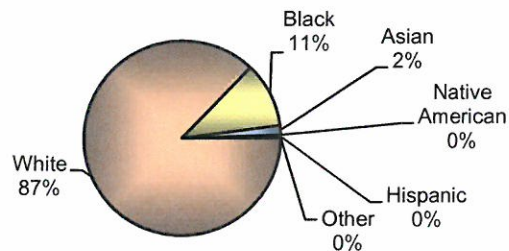

WRITTEN WARNINGS -