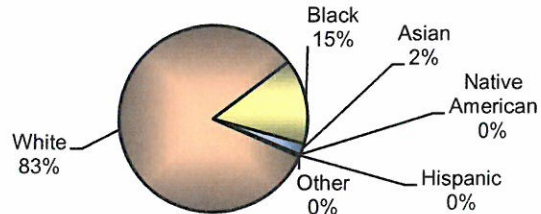

VERBAL WARNINGS -