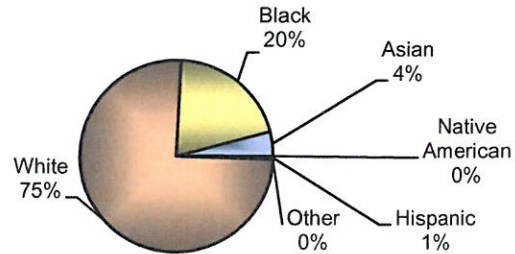

CITATIONS -