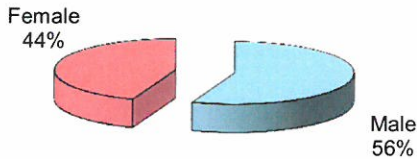

**City of Vandalia
DIVISION OF POLICE
TRAFFIC STOP
DIVERSITY DATA
Third Quarter 2012**

Type of Disposition	Total	Male	Female	White	Black	Asian	Native American	Hispanic	Other	Moving	Equipment	Suspicious
Citations	194	105	89	145	39	8	0	1	0	168	26	0
Verbal Warnings	257	148	109	213	38	5	0	1	0	144	105	8
Written Warnings	950	523	427	827	103	15	0	5	0	681	269	0
Other Dispositions	45	29	16	31	12	1	0	1	0	28	9	8
TOTALS	1446	805	641	1216	192	29	0	8	0	1021	409	16

TOTAL TRAFFIC STOPS -