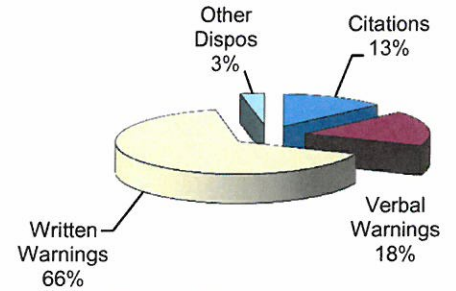

**City of Vandalia
DIVISION OF POLICE
TRAFFIC STOP
DIVERSITY DATA
Third Quarter 2012**

Type of Disposition	Total	Male	Female	White	Black	Asian	Native American	Hispanic	Other	Moving	Equipment	Suspicious
Citations	194	105	89	145	39	8	0	1	0	168	26	0
Verbal Warnings	257	148	109	213	38	5	0	1	0	144	105	8
Written Warnings	950	523	427	827	103	15	0	5	0	681	269	0
Other Dispositions	45	29	16	31	12	1	0	1	0	28	9	8
TOTALS	1446	805	641	1216	192	29	0	8	0	1021	409	16

TOTAL TRAFFIC STOPS -