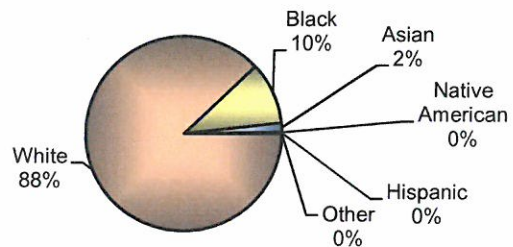

WRITTEN WARNINGS -