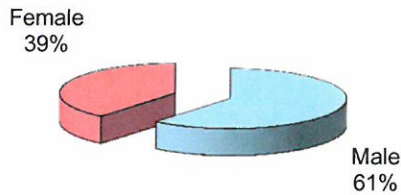

VERBAL WARNINGS -