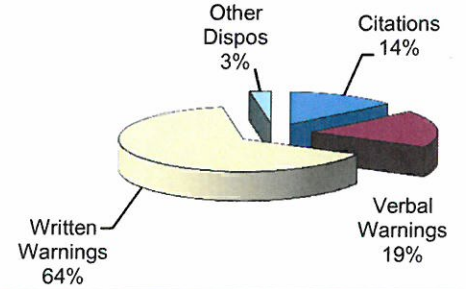

**City of Vandalia
DIVISION OF POLICE
TRAFFIC STOP
DIVERSITY DATA
Second Quarter 2013**

Type of Disposition	Total	Male	Female	White	Black	Asian	Native American	Hispanic	Other	Moving	Equipment	Suspicious
Citations	194	107	87	155	37	2	0	0	0	160	34	0
Verbal Warnings	261	159	102	224	28	6	0	2	1	153	105	3
Written Warnings	904	482	422	794	94	14	0	2	0	694	210	0
Other Dispositions	38	30	8	35	3	0	0	0	0	22	4	12
TOTALS	1397	778	619	1208	162	22	0	4	1	1029	353	15

TOTAL TRAFFIC STOPS -