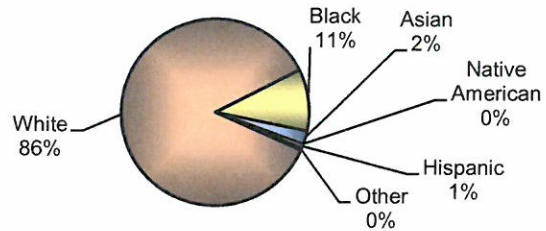

VERBAL WARNINGS -