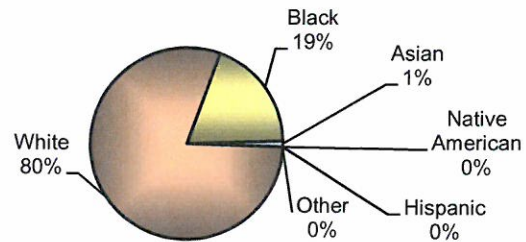

CITATIONS -