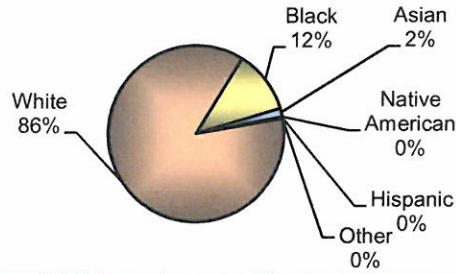

**City of Vandalia
DIVISION OF POLICE
TRAFFIC STOP
DIVERSITY DATA
Second Quarter 2013**

Type of Disposition	Total	Male	Female	White	Black	Asian	Native American	Hispanic	Other	Moving	Equipment	Suspicious
Citations	194	107	87	155	37	2	0	0	0	160	34	0
Verbal Warnings	261	159	102	224	28	6	0	2	1	153	105	3
Written Warnings	904	482	422	794	94	14	0	2	0	694	210	0
Other Dispositions	38	30	8	35	3	0	0	0	0	22	4	12
TOTALS	1397	778	619	1208	162	22	0	4	1	1029	353	15

TOTAL TRAFFIC STOPS -