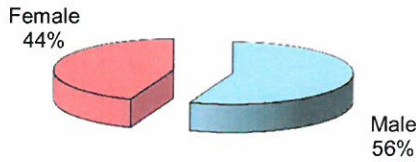

**City of Vandalia
DIVISION OF POLICE
TRAFFIC STOP
DIVERSITY DATA
Second Quarter 2013**

Type of Disposition	Total	Male	Female	White	Black	Asian	Native American	Hispanic	Other	Moving	Equipment	Suspicious
Citations	194	107	87	155	37	2	0	0	0	160	34	0
Verbal Warnings	261	159	102	224	28	6	0	2	1	153	105	3
Written Warnings	904	482	422	794	94	14	0	2	0	694	210	0
Other Dispositions	38	30	8	35	3	0	0	0	0	22	4	12
TOTALS	1397	778	619	1208	162	22	0	4	1	1029	353	15

TOTAL TRAFFIC STOPS -