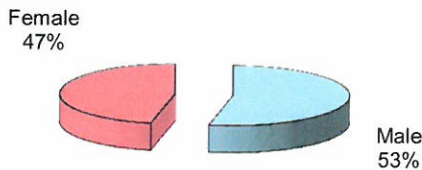

**City of Vandalia  
DIVISION OF POLICE  
TRAFFIC STOP  
DIVERSITY DATA  
Second Quarter 2013**

Type of Disposition	Total	Male	Female	White	Black	Asian	Native American	Hispanic	Other	Moving	Equipment	Suspicious
Citations	194	107	87	155	37	2	0	0	0	160	34	0
Verbal Warnings	261	159	102	224	28	6	0	2	1	153	105	3
Written Warnings	904	482	422	794	94	14	0	2	0	694	210	0
Other Dispositions	38	30	8	35	3	0	0	0	0	22	4	12
<b>TOTALS</b>	<b>1397</b>	<b>778</b>	<b>619</b>	<b>1208</b>	<b>162</b>	<b>22</b>	<b>0</b>	<b>4</b>	<b>1</b>	<b>1029</b>	<b>353</b>	<b>15</b>

**TOTAL TRAFFIC STOPS -**

**CITATIONS -**

**VERBAL WARNINGS -**

**WRITTEN WARNINGS -**

**OTHER DISPOSITIONS -**