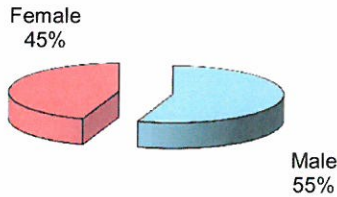

CITATIONS -