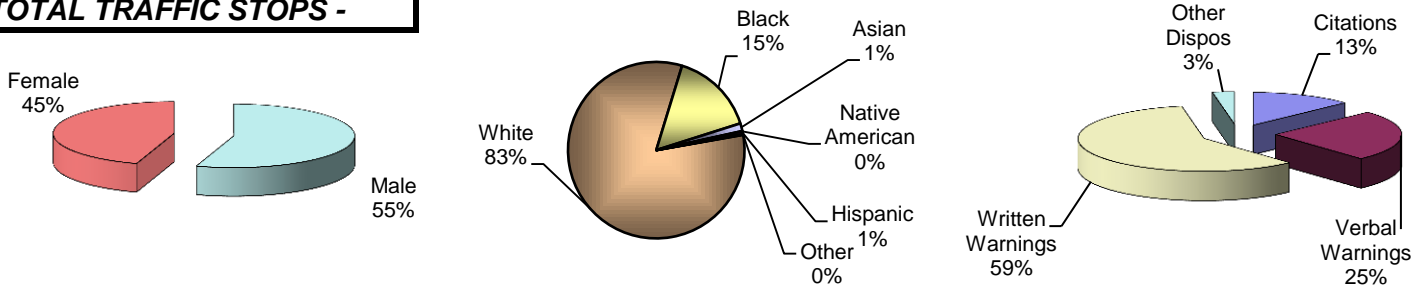

**City of Vandalia
DIVISION OF POLICE
TRAFFIC STOP
DIVERSITY DATA
FOURTH QUARTER 2013**

Type of Disposition	Total	Male	Female	White	Black	Asian	Native American	Hispanic	Other	Moving	Equipment	Suspicious
Citations	129	77	52	96	28	3	0	2	0	102	25	2
Verbal Warnings	249	146	103	211	33	4	1	0	0	126	113	10
Written Warnings	583	300	283	490	83	7	0	2	1	404	177	2
Other Dispositions	28	21	7	19	8	0	0	1	0	13	5	10
TOTALS	989	544	445	816	152	14	1	5	1	645	320	24

TOTAL TRAFFIC STOPS -