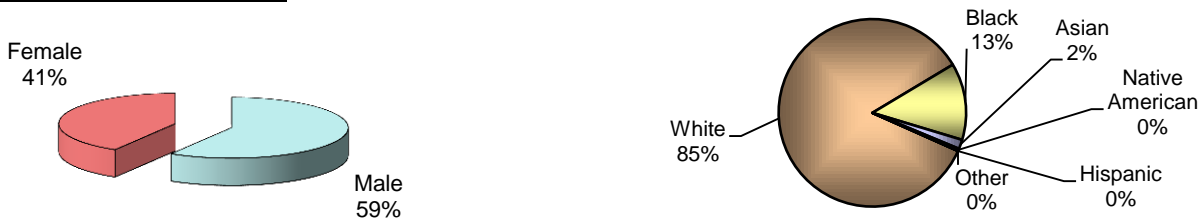

VERBAL WARNINGS -