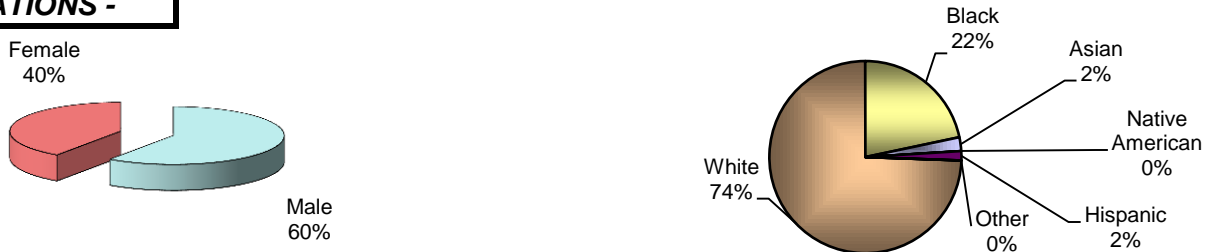

CITATIONS -