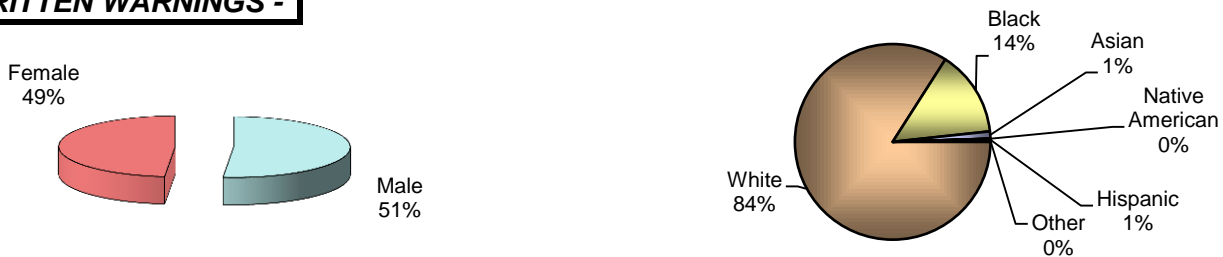

WRITTEN WARNINGS -