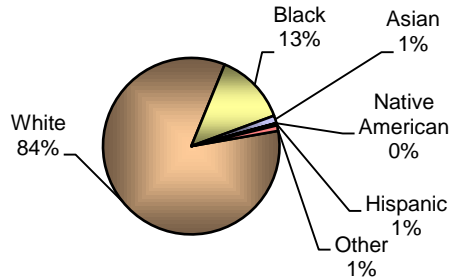

**City of Vandalia
DIVISION OF POLICE
TRAFFIC STOP
DIVERSITY DATA
Year End 2013**

Type of Disposition	Total	Male	Female	White	Black	Asian	Native American	Hispanic	Other	Moving	Equipment	Suspicious
Citations	637	377	260	508	116	9	0	4	0	525	109	3
Verbal Warnings	991	581	410	845	118	18	1	6	3	523	441	27
Written Warnings	3198	1764	1434	2741	401	42	0	10	47	2326	868	4
Other Dispositions	134	99	35	107	25	1	0	1	0	72	20	42
TOTALS	4960	2821	2139	4201	660	70	1	21	50	3446	1438	76

TOTAL TRAFFIC STOPS -