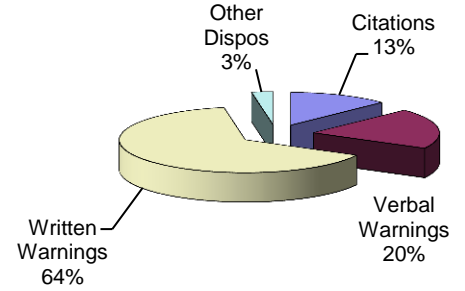

**City of Vandalia
DIVISION OF POLICE
TRAFFIC STOP
DIVERSITY DATA
Year End 2013**

Type of Disposition	Total	Male	Female	White	Black	Asian	Native American	Hispanic	Other	Moving	Equipment	Suspicious
Citations	637	377	260	508	116	9	0	4	0	525	109	3
Verbal Warnings	991	581	410	845	118	18	1	6	3	523	441	27
Written Warnings	3198	1764	1434	2741	401	42	0	10	47	2326	868	4
Other Dispositions	134	99	35	107	25	1	0	1	0	72	20	42
TOTALS	4960	2821	2139	4201	660	70	1	21	50	3446	1438	76

TOTAL TRAFFIC STOPS -