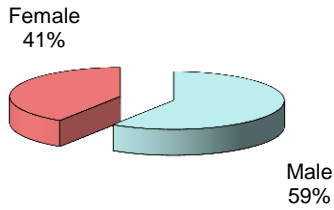

CITATIONS -