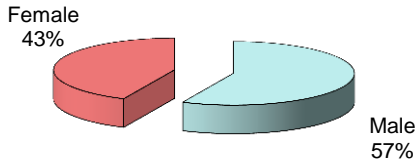

**City of Vandalia
DIVISION OF POLICE
TRAFFIC STOP
DIVERSITY DATA
Year End 2013**

Type of Disposition	Total	Male	Female	White	Black	Asian	Native American	Hispanic	Other	Moving	Equipment	Suspicious
Citations	637	377	260	508	116	9	0	4	0	525	109	3
Verbal Warnings	991	581	410	845	118	18	1	6	3	523	441	27
Written Warnings	3198	1764	1434	2741	401	42	0	10	47	2326	868	4
Other Dispositions	134	99	35	107	25	1	0	1	0	72	20	42
TOTALS	4960	2821	2139	4201	660	70	1	21	50	3446	1438	76

TOTAL TRAFFIC STOPS -