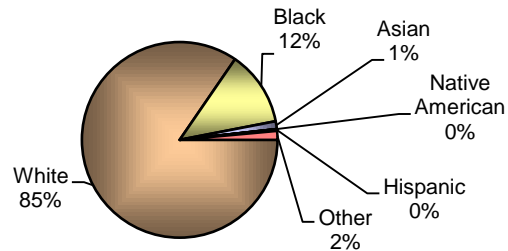

WRITTEN WARNINGS -