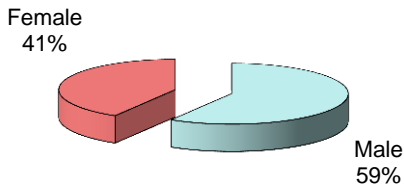

VERBAL WARNINGS -