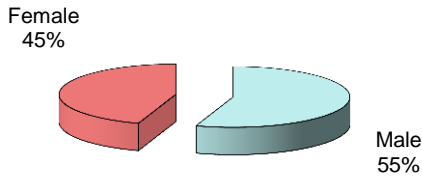

WRITTEN WARNINGS -