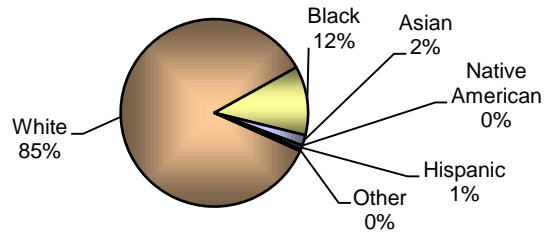

VERBAL WARNINGS -