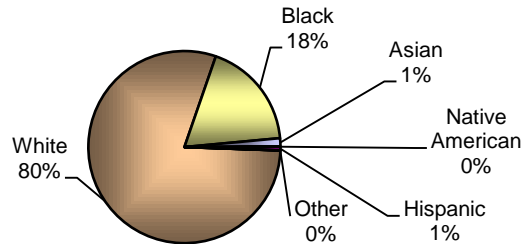

CITATIONS -