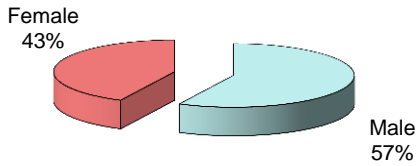

**City of Vandalia
DIVISION OF POLICE
TRAFFIC STOP
DIVERSITY DATA
First Half 2014**

Type of Disposition	Total	Male	Female	White	Black	Asian	Native American	Hispanic	Other	Moving	Equipment	Suspicious
Citations	319	191	128	234	75	5	0	4	0	243	75	1
Verbal Warnings	540	332	208	457	77	5	0	3	0	265	258	16
Written Warnings	1481	814	667	1242	220	12	0	5	3	1081	397	3
Other Dispositions	81	51	30	58	22	0	0	0	0	51	20	10
TOTALS	2421	1388	1033	1991	394	22	0	12	3	1640	750	30

TOTAL TRAFFIC STOPS -