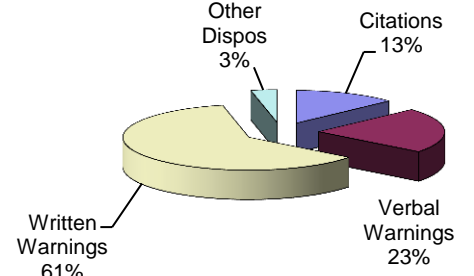

**City of Vandalia
DIVISION OF POLICE
TRAFFIC STOP
DIVERSITY DATA
First Half 2014**

Type of Disposition	Total	Male	Female	White	Black	Asian	Native American	Hispanic	Other	Moving	Equipment	Suspicious
Citations	319	191	128	234	75	5	0	4	0	243	75	1
Verbal Warnings	540	332	208	457	77	5	0	3	0	265	258	16
Written Warnings	1481	814	667	1242	220	12	0	5	3	1081	397	3
Other Dispositions	81	51	30	58	22	0	0	0	0	51	20	10
TOTALS	2421	1388	1033	1991	394	22	0	12	3	1640	750	30

TOTAL TRAFFIC STOPS -