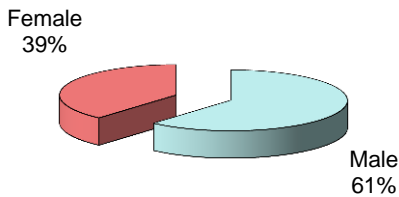

VERBAL WARNINGS -