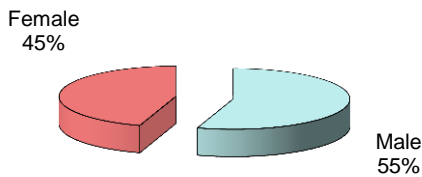

WRITTEN WARNINGS -