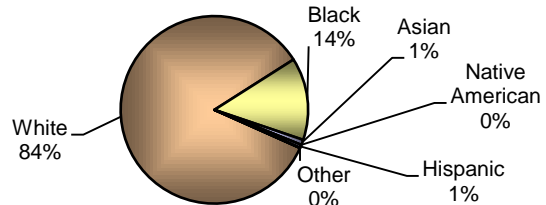

VERBAL WARNINGS -