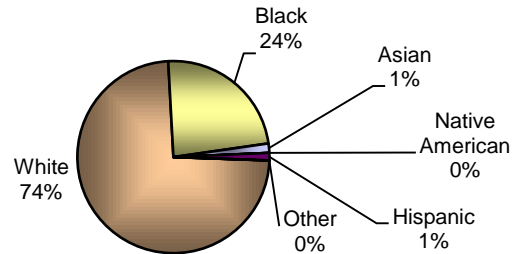

CITATIONS -