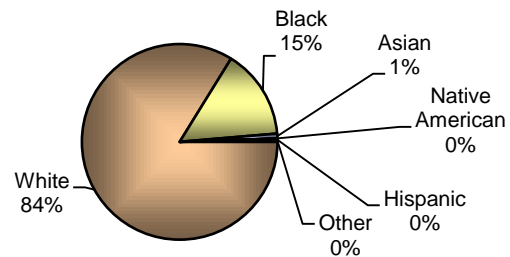

WRITTEN WARNINGS -