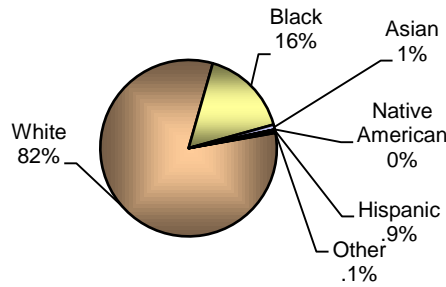

**City of Vandalia
DIVISION OF POLICE
TRAFFIC STOP
DIVERSITY DATA
First Half 2014**

Type of Disposition	Total	Male	Female	White	Black	Asian	Native American	Hispanic	Other	Moving	Equipment	Suspicious
Citations	319	191	128	234	75	5	0	4	0	243	75	1
Verbal Warnings	540	332	208	457	77	5	0	3	0	265	258	16
Written Warnings	1481	814	667	1242	220	12	0	5	3	1081	397	3
Other Dispositions	81	51	30	58	22	0	0	0	0	51	20	10
TOTALS	2421	1388	1033	1991	394	22	0	12	3	1640	750	30

TOTAL TRAFFIC STOPS -