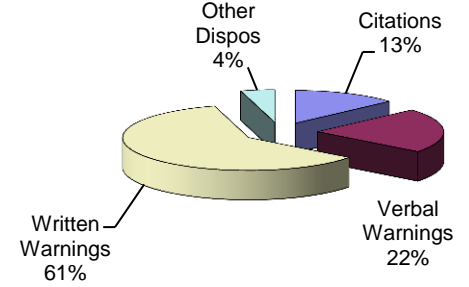

**City of Vandalia
DIVISION OF POLICE
TRAFFIC STOP
DIVERSITY DATA
SECOND QUARTER 2014**

Type of Disposition	Total	Male	Female	White	Black	Asian	Native American	Hispanic	Other	Moving	Equipment	Suspicious
Citations	166	100	66	122	38	3	0	3	0	130	35	1
Verbal Warnings	273	159	114	223	45	3	0	2	0	144	116	13
Written Warnings	747	390	357	631	109	5	0	2	0	564	180	3
Other Dispositions	54	35	19	40	14	0	0	0	0	36	12	6
TOTALS	1240	684	556	1016	206	11	0	7	0	874	343	23

TOTAL TRAFFIC STOPS -