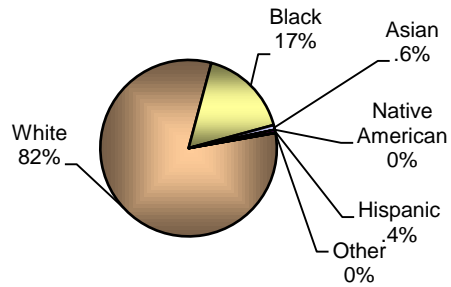

**City of Vandalia
DIVISION OF POLICE
TRAFFIC STOP
DIVERSITY DATA
SECOND QUARTER 2014**

Type of Disposition	Total	Male	Female	White	Black	Asian	Native American	Hispanic	Other	Moving	Equipment	Suspicious
Citations	166	100	66	122	38	3	0	3	0	130	35	1
Verbal Warnings	273	159	114	223	45	3	0	2	0	144	116	13
Written Warnings	747	390	357	631	109	5	0	2	0	564	180	3
Other Dispositions	54	35	19	40	14	0	0	0	0	36	12	6
TOTALS	1240	684	556	1016	206	11	0	7	0	874	343	23

TOTAL TRAFFIC STOPS -