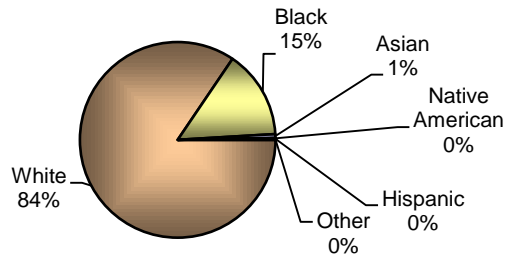

WRITTEN WARNINGS -