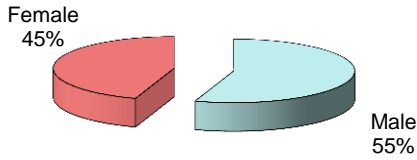

**City of Vandalia
DIVISION OF POLICE
TRAFFIC STOP
DIVERSITY DATA
SECOND QUARTER 2014**

Type of Disposition	Total	Male	Female	White	Black	Asian	Native American	Hispanic	Other	Moving	Equipment	Suspicious
Citations	166	100	66	122	38	3	0	3	0	130	35	1
Verbal Warnings	273	159	114	223	45	3	0	2	0	144	116	13
Written Warnings	747	390	357	631	109	5	0	2	0	564	180	3
Other Dispositions	54	35	19	40	14	0	0	0	0	36	12	6
TOTALS	1240	684	556	1016	206	11	0	7	0	874	343	23

TOTAL TRAFFIC STOPS -