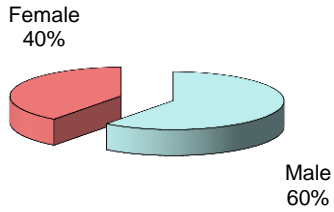

CITATIONS -