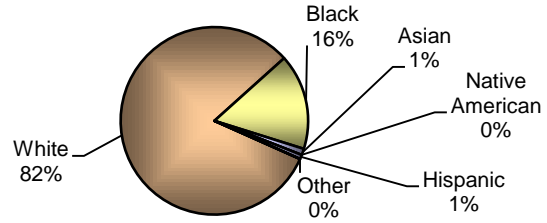

VERBAL WARNINGS -