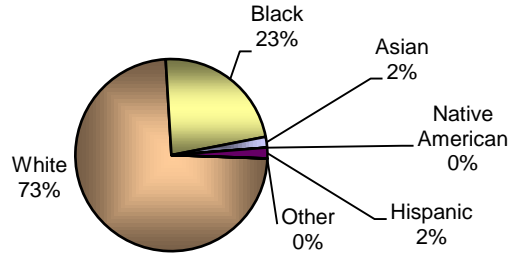

CITATIONS -