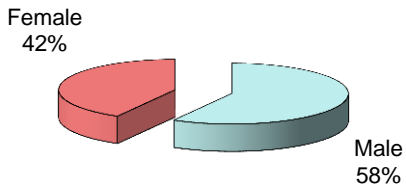

VERBAL WARNINGS -