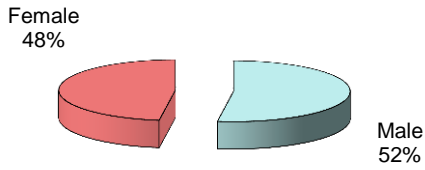

WRITTEN WARNINGS -