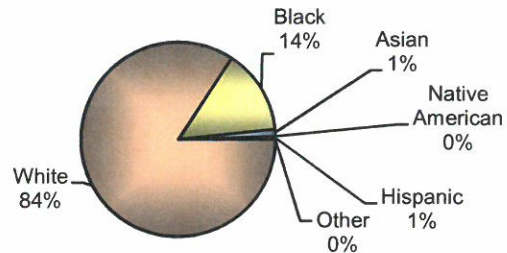

WRITTEN WARNINGS -