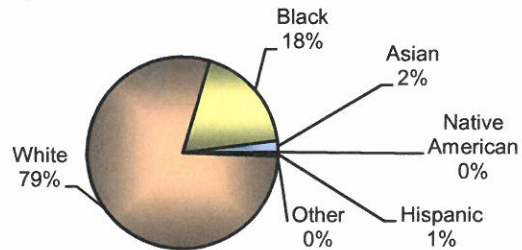

CITATIONS -