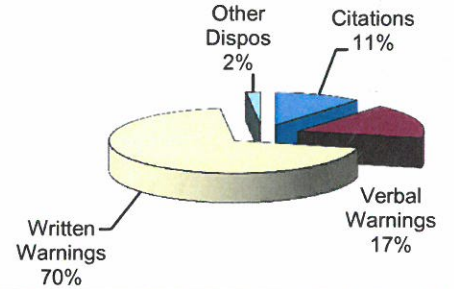

**City of Vandalia
DIVISION OF POLICE
TRAFFIC STOP
DIVERSITY DATA
FIRST QUARTER 2015**

Type of Disposition	Total	Male	Female	White	Black	Asian	Native American	Hispanic	Other	Moving	Equipment	Suspicious
Citations	152	97	55	120	28	3	0	1	0	115	37	0
Verbal Warnings	234	151	83	197	31	1	1	3	1	98	122	14
Written Warnings	945	532	413	796	133	11	0	5	0	598	345	2
Other Dispositions	25	17	8	16	7	1	0	0	1	10	9	6
TOTALS	1356	797	559	1129	199	16	1	9	2	821	513	22

TOTAL TRAFFIC STOPS -