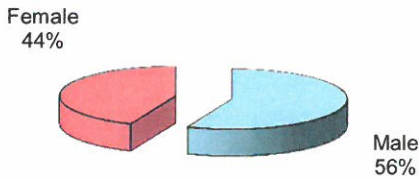

**City of Vandalia  
DIVISION OF POLICE  
TRAFFIC STOP  
DIVERSITY DATA  
FIRST QUARTER 2015**

Type of Disposition	Total	Male	Female	White	Black	Asian	Native American	Hispanic	Other	Moving	Equipment	Suspicious
Citations	152	97	55	120	28	3	0	1	0	115	37	0
Verbal Warnings	234	151	83	197	31	1	1	3	1	98	122	14
Written Warnings	945	532	413	796	133	11	0	5	0	598	345	2
Other Dispositions	25	17	8	16	7	1	0	0	1	10	9	6
<b>TOTALS</b>	<b>1356</b>	<b>797</b>	<b>559</b>	<b>1129</b>	<b>199</b>	<b>16</b>	<b>1</b>	<b>9</b>	<b>2</b>	<b>821</b>	<b>513</b>	<b>22</b>

**TOTAL TRAFFIC STOPS -**

**CITATIONS -**

**VERBAL WARNINGS -**

**WRITTEN WARNINGS -**

**OTHER DISPOSITIONS -**