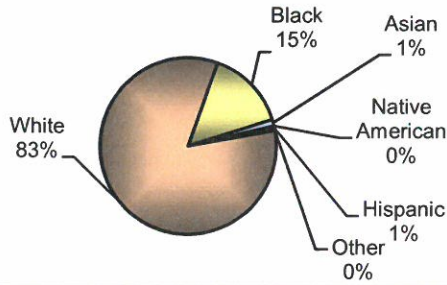

**City of Vandalia
DIVISION OF POLICE
TRAFFIC STOP
DIVERSITY DATA
FIRST QUARTER 2015**

Type of Disposition	Total	Male	Female	White	Black	Asian	Native American	Hispanic	Other	Moving	Equipment	Suspicious
Citations	152	97	55	120	28	3	0	1	0	115	37	0
Verbal Warnings	234	151	83	197	31	1	1	3	1	98	122	14
Written Warnings	945	532	413	796	133	11	0	5	0	598	345	2
Other Dispositions	25	17	8	16	7	1	0	0	1	10	9	6
TOTALS	1356	797	559	1129	199	16	1	9	2	821	513	22

TOTAL TRAFFIC STOPS -