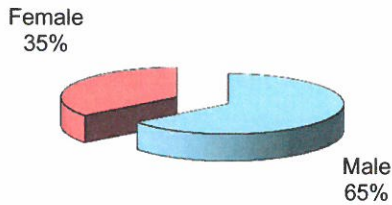

VERBAL WARNINGS -