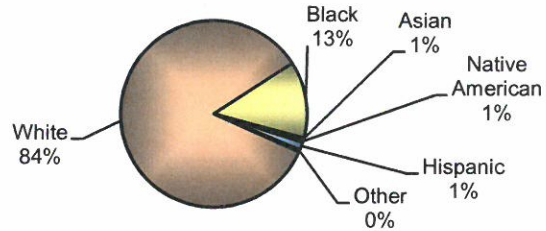

VERBAL WARNINGS -