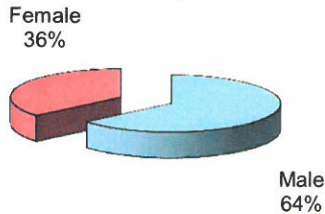

CITATIONS -