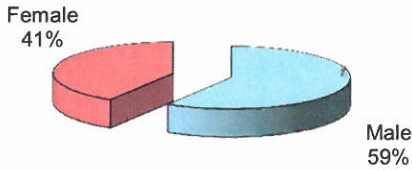

**City of Vandalia
DIVISION OF POLICE
TRAFFIC STOP
DIVERSITY DATA
FIRST QUARTER 2015**

Type of Disposition	Total	Male	Female	White	Black	Asian	Native American	Hispanic	Other	Moving	Equipment	Suspicious
Citations	152	97	55	120	28	3	0	1	0	115	37	0
Verbal Warnings	234	151	83	197	31	1	1	3	1	98	122	14
Written Warnings	945	532	413	796	133	11	0	5	0	598	345	2
Other Dispositions	25	17	8	16	7	1	0	0	1	10	9	6
TOTALS	1356	797	559	1129	199	16	1	9	2	821	513	22

TOTAL TRAFFIC STOPS -