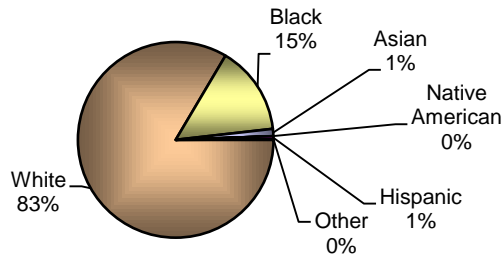

WRITTEN WARNINGS -