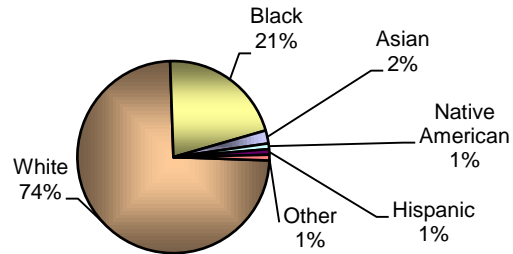

CITATIONS -