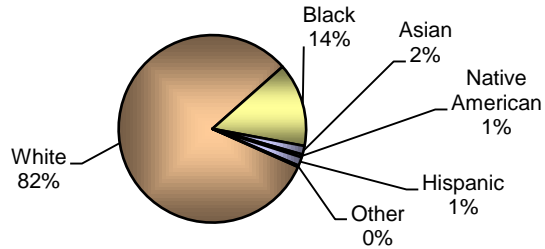

VERBAL WARNINGS -