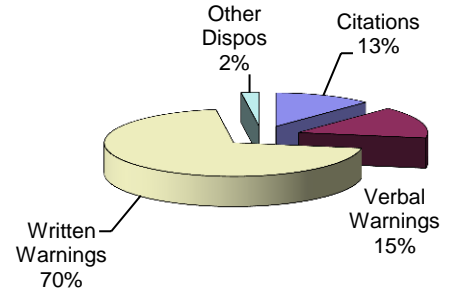

**City of Vandalia
DIVISION OF POLICE
TRAFFIC STOP
DIVERSITY DATA
FIRST HALF 2015**

Type of Disposition	Total	Male	Female	White	Black	Asian	Native American	Hispanic	Other	Moving	Equipment	Suspicious
Citations	318	194	124	235	67	7	3	3	3	251	67	0
Verbal Warnings	401	260	151	328	58	6	2	6	1	192	186	23
Written Warnings	1831	1026	805	1529	269	22	0	10	1	1179	648	4
Other Dispositions	57	40	17	39	15	1	0	0	2	11	86	14
TOTALS	2607	1520	1097	2131	409	36	5	19	7	1633	987	41

TOTAL TRAFFIC STOPS -