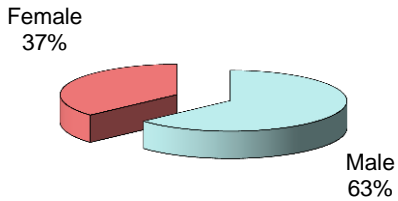

VERBAL WARNINGS -