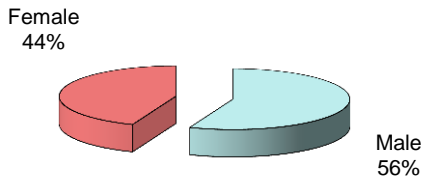

WRITTEN WARNINGS -