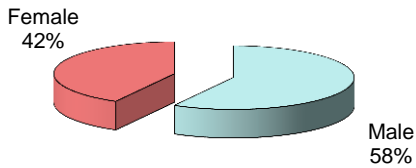

**City of Vandalia
DIVISION OF POLICE
TRAFFIC STOP
DIVERSITY DATA
FIRST HALF 2015**

Type of Disposition	Total	Male	Female	White	Black	Asian	Native American	Hispanic	Other	Moving	Equipment	Suspicious
Citations	318	194	124	235	67	7	3	3	3	251	67	0
Verbal Warnings	401	260	151	328	58	6	2	6	1	192	186	23
Written Warnings	1831	1026	805	1529	269	22	0	10	1	1179	648	4
Other Dispositions	57	40	17	39	15	1	0	0	2	11	86	14
TOTALS	2607	1520	1097	2131	409	36	5	19	7	1633	987	41

TOTAL TRAFFIC STOPS -