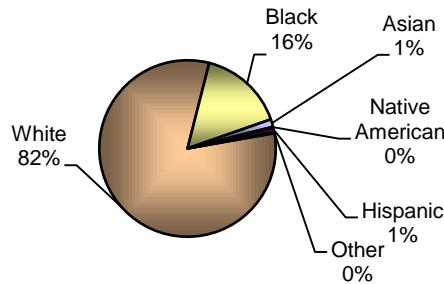

**City of Vandalia
DIVISION OF POLICE
TRAFFIC STOP
DIVERSITY DATA
FIRST HALF 2015**

Type of Disposition	Total	Male	Female	White	Black	Asian	Native American	Hispanic	Other	Moving	Equipment	Suspicious
Citations	318	194	124	235	67	7	3	3	3	251	67	0
Verbal Warnings	401	260	151	328	58	6	2	6	1	192	186	23
Written Warnings	1831	1026	805	1529	269	22	0	10	1	1179	648	4
Other Dispositions	57	40	17	39	15	1	0	0	2	11	86	14
TOTALS	2607	1520	1097	2131	409	36	5	19	7	1633	987	41

TOTAL TRAFFIC STOPS -