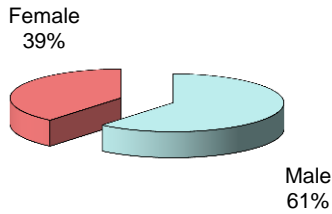

CITATIONS -