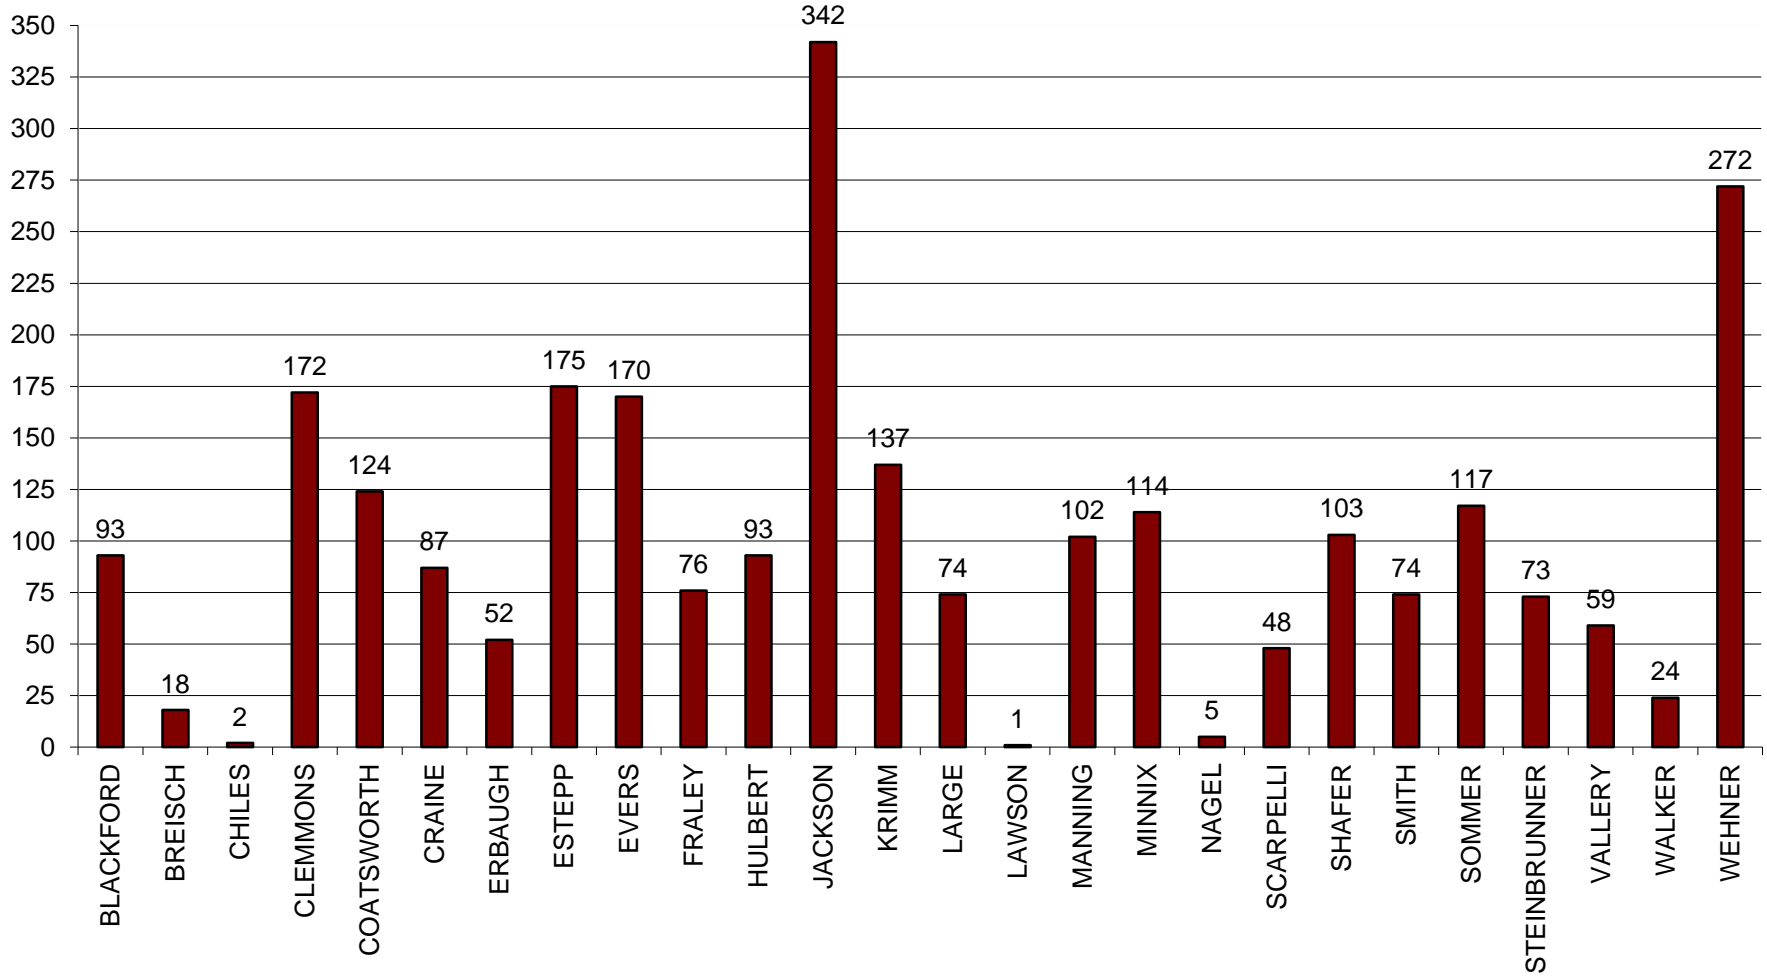

VANDALIA DIVISION OF POLICE
Monthly Traffic Stop Disposition Analysis
First Half 2015

OFFICER	TOTAL STOPS	CITATION ISSUED	%	VERBAL WARNINGS	%	WARNINGS ISSUED	%	OTHER DISPOSITIONS	%
BLACKFORD	93	9	10%	9	10%	73	78%	2	2%
BREISCH	18	6	33%	1	6%	9	50%	2	11%
CHILES	2	0	0%	0	0%	2	100%	0	0%
CLEMMONS	172	13	8%	12	7%	143	83%	4	2%
COATSWORTH	124	4	3%	14	11%	105	85%	1	1%
CRAINE	87	5	6%	28	32%	54	62%	0	0%
ERBAUGH	52	9	17%	6	12%	36	69%	1	2%
ESTEPP	175	13	7%	36	21%	124	71%	2	1%
EVERS	170	36	21%	5	3%	129	76%	0	0%
FRALEY	76	8	11%	21	28%	46	61%	1	1%
HULBERT	93	4	4%	19	20%	67	72%	3	3%
JACKSON	342	26	8%	47	14%	268	78%	1	0%
KRIMM	137	15	11%	21	15%	100	73%	1	1%
LARGE	74	13	18%	4	5%	55	74%	2	3%
LAWSON	1	0	0%	1	100%	0	0%	0	0%
MANNING	102	17	17%	24	24%	60	59%	1	1%
MINNIX	114	9	8%	23	20%	79	69%	3	3%
NAGEL	5	1	20%	3	60%	1	20%	0	0%
SCARPELLI	48	6	13%	5	10%	37	77%	0	0%
SHAFER	103	11	11%	28	27%	61	59%	3	3%
SMITH	74	14	19%	9	12%	51	69%	0	0%
SOMMER	117	7	6%	18	15%	89	76%	3	3%
STEINBRUNNER	73	15	21%	3	4%	54	74%	1	1%
VALLERY	59	10	17%	10	17%	35	59%	4	7%
WALKER	24	4	17%	6	25%	11	46%	3	13%
WEHNER	272	63	23%	47	17%	142	52%	20	7%
TOTALS	2607	318	12%	400	15%	1831	70%	58	2%

VANDALIA DIVISION OF POLICE
Total Traffic Stops
First Half 2015

**City of Vandalia
DIVISION OF POLICE
TRAFFIC STOP
DIVERSITY DATA
FIRST HALF 2015**

Type of Disposition	Total	Male	Female	White	Black	Asian	Native American	Hispanic	Other	Moving	Equipment	Suspicious
Citations	318	194	124	235	67	7	3	3	3	251	67	0
Verbal Warnings	401	260	151	328	58	6	2	6	1	192	186	23
Written Warnings	1831	1026	805	1529	269	22	0	10	1	1179	648	4
Other Dispositions	57	40	17	39	15	1	0	0	2	11	86	14
TOTALS	2607	1520	1097	2131	409	36	5	19	7	1633	987	41