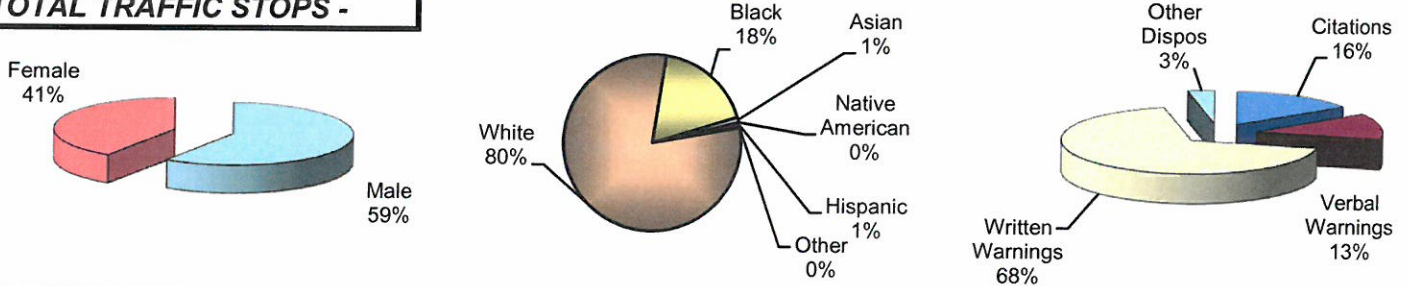

**City of Vandalia
DIVISION OF POLICE
TRAFFIC STOP
DIVERSITY DATA
SECOND QUARTER 2016**

Type of Disposition	Total	Male	Female	White	Black	Asian	Native American	Hispanic	Other	Moving	Equipment	Suspicious
Citations	149	90	59	111	35	2	0	1	0	123	26	0
Verbal Warnings	122	86	36	93	25	2	0	2	0	69	48	5
Written Warnings	654	367	287	534	109	5	0	5	1	501	152	1
Other Dispositions	33	24	9	29	3	0	0	0	1	20	8	5
TOTALS	958	567	391	767	172	9	0	8	2	713	234	11

TOTAL TRAFFIC STOPS -