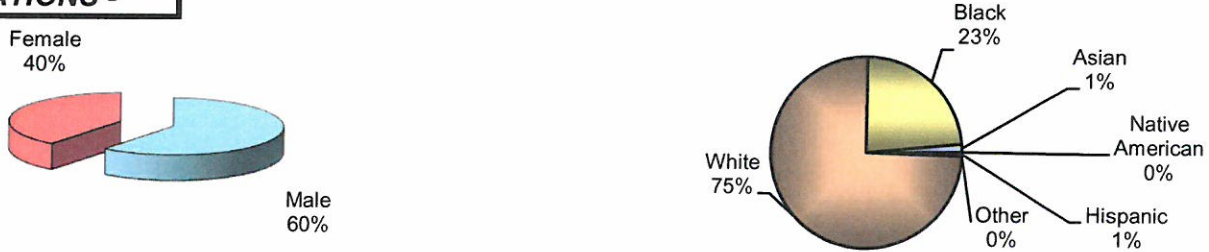

CITATIONS -