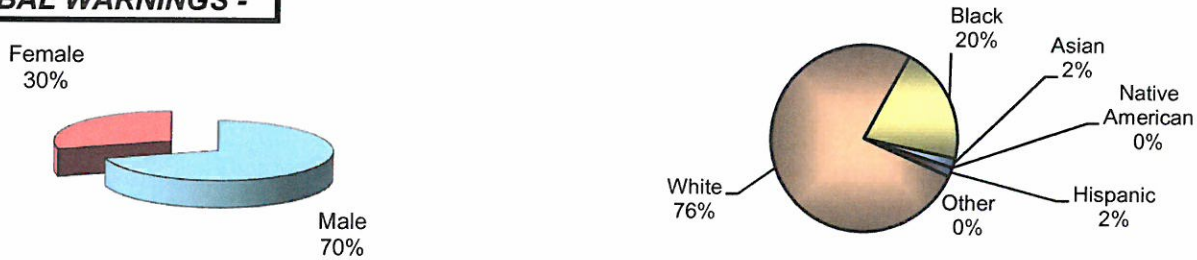

VERBAL WARNINGS -