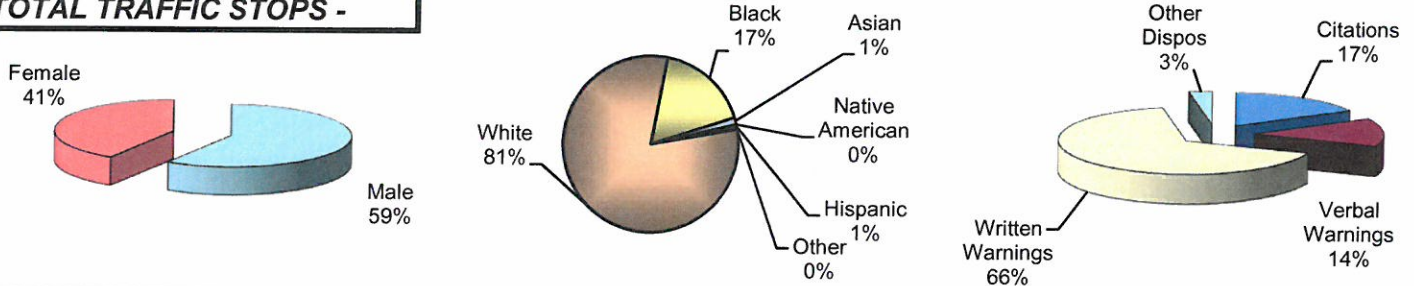

**City of Vandalia
DIVISION OF POLICE
TRAFFIC STOP
DIVERSITY DATA
FIRST HALF 2016**

Type of Disposition	Total	Male	Female	White	Black	Asian	Native American	Hispanic	Other	Moving	Equipment	Suspicious
Citations	351	210	141	264	82	4	0	1	0	290	61	0
Verbal Warnings	282	187	95	225	48	6	0	3	0	149	121	12
Written Warnings	1369	767	602	1130	210	16	1	11	1	998	369	2
Other Dispositions	62	50	12	46	14	0	1	0	1	29	21	12
TOTALS	2064	1214	850	1665	354	26	2	15	2	1466	572	26

TOTAL TRAFFIC STOPS -