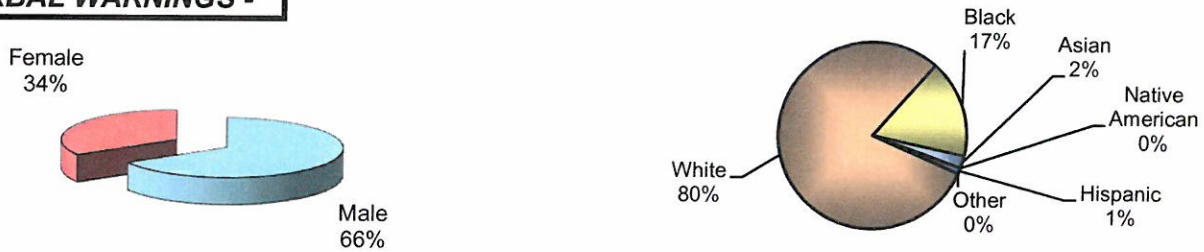

VERBAL WARNINGS -