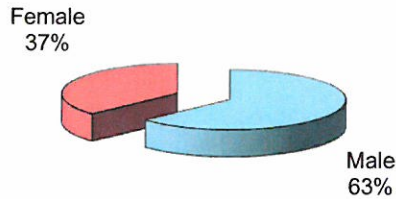

VERBAL WARNINGS -