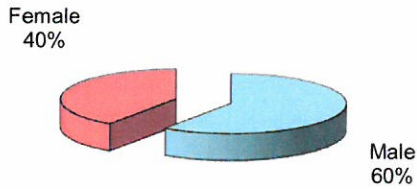

TOTAL TRAFFIC STOPS -

CITATIONS -

VERBAL WARNINGS -

WRITTEN WARNINGS -

OTHER DISPOSITIONS -

**City of Vandalia
DIVISION OF POLICE
TRAFFIC STOP
DIVERSITY DATA
First Half 2017**

Type of Disposition	Total	Male	Female	White	Black	Asian	Native American	Hispanic	Other	Moving	Equipment	Suspicious
Citations	398	214	184	294	94	6	0	3	0	308	89	1
Verbal Warnings	355	224	131	274	70	5	1	5	0	175	161	19
Written Warnings	1362	794	538	1093	227	19	6	13	4	960	364	0
Other Dispositions	53	37	16	36	17	0	0	0	0	29	17	5
TOTALS	2168	1269	869	1697	408	30	7	21	4	1472	631	25

TOTAL TRAFFIC STOPS -

CITATIONS -

VERBAL WARNINGS -

WRITTEN WARNINGS -

OTHER DISPOSITIONS -