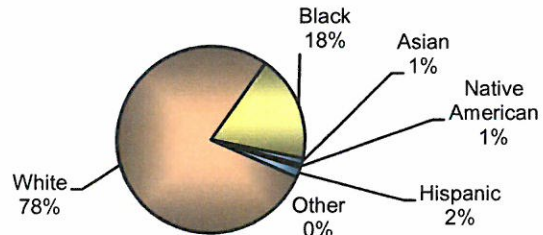

**City of Vandalia
DIVISION OF POLICE
TRAFFIC STOP
DIVERSITY DATA
SECOND QUARTER 2017**

Type of Disposition	Total	Male	Female	White	Black	Asian	Native American	Hispanic	Other	Moving	Equipment	Suspicious
Citations	183	98	85	140	38	2	0	2	0	143	39	1
Verbal Warnings	178	106	72	139	33	2	1	3	0	99	73	6
Written Warnings	665	404	231	524	121	8	3	5	4	454	173	0
Other Dispositions	22	11	11	16	6	0	0	0	0	11	6	5
TOTALS	1048	619	399	819	198	12	4	10	4	707	291	12

TOTAL TRAFFIC STOPS -

CITATIONS -

VERBAL WARNINGS -

WRITTEN WARNINGS -

OTHER DISPOSITIONS -

**City of Vandalia
DIVISION OF POLICE
TRAFFIC STOP
DIVERSITY DATA
First Half 2017**

Type of Disposition	Total	Male	Female	White	Black	Asian	Native American	Hispanic	Other	Moving	Equipment	Suspicious
Citations	398	214	184	294	94	6	0	3	0	308	89	1
Verbal Warnings	355	224	131	274	70	5	1	5	0	175	161	19
Written Warnings	1362	794	538	1093	227	19	6	13	4	960	364	0
Other Dispositions	53	37	16	36	17	0	0	0	0	29	17	5
TOTALS	2168	1269	869	1697	408	30	7	21	4	1472	631	25