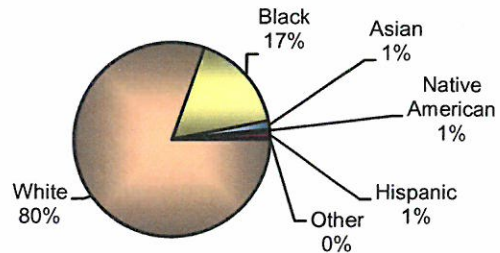

WRITTEN WARNINGS -