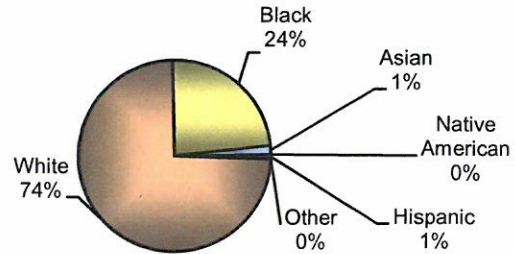

CITATIONS -