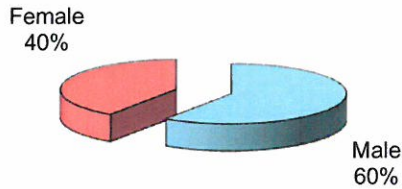

**City of Vandalia
DIVISION OF POLICE
TRAFFIC STOP
DIVERSITY DATA
SECOND QUARTER 2017**

Type of Disposition	Total	Male	Female	White	Black	Asian	Native American	Hispanic	Other	Moving	Equipment	Suspicious
Citations	183	98	85	140	38	2	0	2	0	143	39	1
Verbal Warnings	178	106	72	139	33	2	1	3	0	99	73	6
Written Warnings	665	404	231	524	121	8	3	5	4	454	173	0
Other Dispositions	22	11	11	16	6	0	0	0	0	11	6	5
TOTALS	1048	619	399	819	198	12	4	10	4	707	291	12

TOTAL TRAFFIC STOPS -

CITATIONS -

VERBAL WARNINGS -

WRITTEN WARNINGS -

OTHER DISPOSITIONS -

**City of Vandalia
DIVISION OF POLICE
TRAFFIC STOP
DIVERSITY DATA
First Half 2017**

Type of Disposition	Total	Male	Female	White	Black	Asian	Native American	Hispanic	Other	Moving	Equipment	Suspicious
Citations	398	214	184	294	94	6	0	3	0	308	89	1
Verbal Warnings	355	224	131	274	70	5	1	5	0	175	161	19
Written Warnings	1362	794	538	1093	227	19	6	13	4	960	364	0
Other Dispositions	53	37	16	36	17	0	0	0	0	29	17	5
TOTALS	2168	1269	869	1697	408	30	7	21	4	1472	631	25