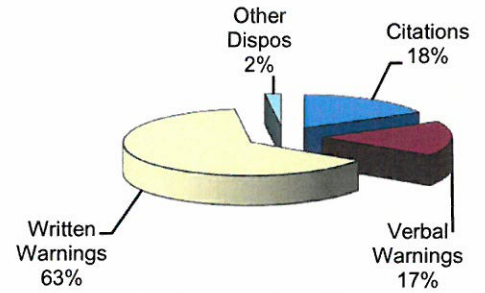

**City of Vandalia
DIVISION OF POLICE
TRAFFIC STOP
DIVERSITY DATA
SECOND QUARTER 2017**

Type of Disposition	Total	Male	Female	White	Black	Asian	Native American	Hispanic	Other	Moving	Equipment	Suspicious
Citations	183	98	85	140	38	2	0	2	0	143	39	1
Verbal Warnings	178	106	72	139	33	2	1	3	0	99	73	6
Written Warnings	665	404	231	524	121	8	3	5	4	454	173	0
Other Dispositions	22	11	11	16	6	0	0	0	0	11	6	5
TOTALS	1048	619	399	819	198	12	4	10	4	707	291	12

TOTAL TRAFFIC STOPS -

CITATIONS -

VERBAL WARNINGS -

WRITTEN WARNINGS -

OTHER DISPOSITIONS -

**City of Vandalia
DIVISION OF POLICE
TRAFFIC STOP
DIVERSITY DATA
First Half 2017**

Type of Disposition	Total	Male	Female	White	Black	Asian	Native American	Hispanic	Other	Moving	Equipment	Suspicious
Citations	398	214	184	294	94	6	0	3	0	308	89	1
Verbal Warnings	355	224	131	274	70	5	1	5	0	175	161	19
Written Warnings	1362	794	538	1093	227	19	6	13	4	960	364	0
Other Dispositions	53	37	16	36	17	0	0	0	0	29	17	5
TOTALS	2168	1269	869	1697	408	30	7	21	4	1472	631	25