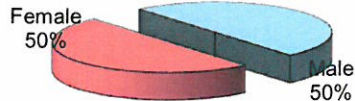

**City of Vandalia
DIVISION OF POLICE
TRAFFIC STOP
DIVERSITY DATA
SECOND QUARTER 2017**

Type of Disposition	Total	Male	Female	White	Black	Asian	Native American	Hispanic	Other	Moving	Equipment	Suspicious
Citations	183	98	85	140	38	2	0	2	0	143	39	1
Verbal Warnings	178	106	72	139	33	2	1	3	0	99	73	6
Written Warnings	665	404	231	524	121	8	3	5	4	454	173	0
Other Dispositions	22	11	11	16	6	0	0	0	0	11	6	5
TOTALS	1048	619	399	819	198	12	4	10	4	707	291	12

TOTAL TRAFFIC STOPS -

CITATIONS -

VERBAL WARNINGS -

WRITTEN WARNINGS -

OTHER DISPOSITIONS -

**City of Vandalia
DIVISION OF POLICE
TRAFFIC STOP
DIVERSITY DATA
First Half 2017**

Type of Disposition	Total	Male	Female	White	Black	Asian	Native American	Hispanic	Other	Moving	Equipment	Suspicious
Citations	398	214	184	294	94	6	0	3	0	308	89	1
Verbal Warnings	355	224	131	274	70	5	1	5	0	175	161	19
Written Warnings	1362	794	538	1093	227	19	6	13	4	960	364	0
Other Dispositions	53	37	16	36	17	0	0	0	0	29	17	5
TOTALS	2168	1269	869	1697	408	30	7	21	4	1472	631	25