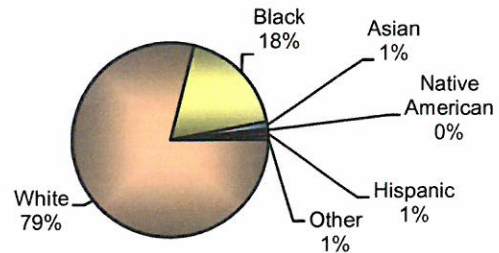

**City of Vandalia
DIVISION OF POLICE
TRAFFIC STOP
DIVERSITY DATA
SECOND QUARTER 2017**

Type of Disposition	Total	Male	Female	White	Black	Asian	Native American	Hispanic	Other	Moving	Equipment	Suspicious
Citations	183	98	85	140	38	2	0	2	0	143	39	1
Verbal Warnings	178	106	72	139	33	2	1	3	0	99	73	6
Written Warnings	665	404	231	524	121	8	3	5	4	454	173	0
Other Dispositions	22	11	11	16	6	0	0	0	0	11	6	5
TOTALS	1048	619	399	819	198	12	4	10	4	707	291	12

TOTAL TRAFFIC STOPS -

CITATIONS -

VERBAL WARNINGS -

WRITTEN WARNINGS -

OTHER DISPOSITIONS -

**City of Vandalia
DIVISION OF POLICE
TRAFFIC STOP
DIVERSITY DATA
First Half 2017**

Type of Disposition	Total	Male	Female	White	Black	Asian	Native American	Hispanic	Other	Moving	Equipment	Suspicious
Citations	398	214	184	294	94	6	0	3	0	308	89	1
Verbal Warnings	355	224	131	274	70	5	1	5	0	175	161	19
Written Warnings	1362	794	538	1093	227	19	6	13	4	960	364	0
Other Dispositions	53	37	16	36	17	0	0	0	0	29	17	5
TOTALS	2168	1269	869	1697	408	30	7	21	4	1472	631	25