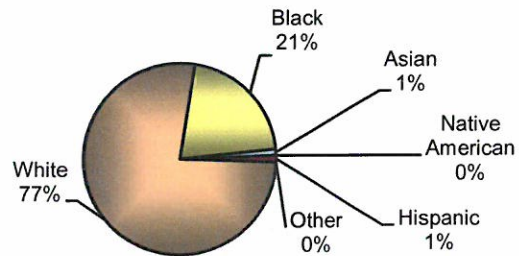

**City of Vandalia
DIVISION OF POLICE
TRAFFIC STOP
DIVERSITY DATA
SECOND QUARTER 2017**

Type of Disposition	Total	Male	Female	White	Black	Asian	Native American	Hispanic	Other	Moving	Equipment	Suspicious
Citations	183	98	85	140	38	2	0	2	0	143	39	1
Verbal Warnings	178	106	72	139	33	2	1	3	0	99	73	6
Written Warnings	665	404	231	524	121	8	3	5	4	454	173	0
Other Dispositions	22	11	11	16	6	0	0	0	0	11	6	5
TOTALS	1048	619	399	819	198	12	4	10	4	707	291	12

TOTAL TRAFFIC STOPS -

CITATIONS -

VERBAL WARNINGS -

WRITTEN WARNINGS -

OTHER DISPOSITIONS -

**City of Vandalia
DIVISION OF POLICE
TRAFFIC STOP
DIVERSITY DATA
First Half 2017**

Type of Disposition	Total	Male	Female	White	Black	Asian	Native American	Hispanic	Other	Moving	Equipment	Suspicious
Citations	398	214	184	294	94	6	0	3	0	308	89	1
Verbal Warnings	355	224	131	274	70	5	1	5	0	175	161	19
Written Warnings	1362	794	538	1093	227	19	6	13	4	960	364	0
Other Dispositions	53	37	16	36	17	0	0	0	0	29	17	5
TOTALS	2168	1269	869	1697	408	30	7	21	4	1472	631	25