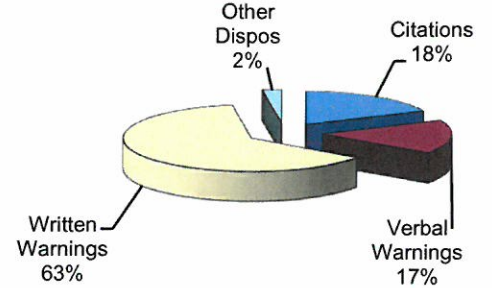

**City of Vandalia
DIVISION OF POLICE
TRAFFIC STOP
DIVERSITY DATA
First Half 2017**

Type of Disposition	Total	Male	Female	White	Black	Asian	Native American	Hispanic	Other	Moving	Equipment	Suspicious
Citations	398	214	184	294	94	6	0	3	0	308	89	1
Verbal Warnings	355	224	131	274	70	5	1	5	0	175	161	19
Written Warnings	1362	794	538	1093	227	19	6	13	4	960	364	0
Other Dispositions	53	37	16	36	17	0	0	0	0	29	17	5
TOTALS	2168	1269	869	1697	408	30	7	21	4	1472	631	25

TOTAL TRAFFIC STOPS -