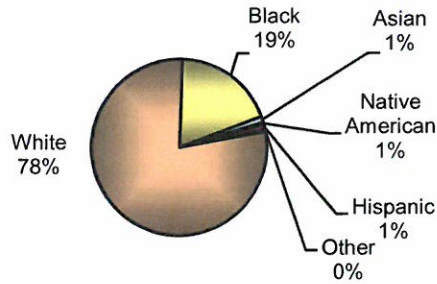

**City of Vandalia
DIVISION OF POLICE
TRAFFIC STOP
DIVERSITY DATA
SECOND QUARTER 2017**

Type of Disposition	Total	Male	Female	White	Black	Asian	Native American	Hispanic	Other	Moving	Equipment	Suspicious
Citations	183	98	85	140	38	2	0	2	0	143	39	1
Verbal Warnings	178	106	72	139	33	2	1	3	0	99	73	6
Written Warnings	665	404	231	524	121	8	3	5	4	454	173	0
Other Dispositions	22	11	11	16	6	0	0	0	0	11	6	5
TOTALS	1048	619	399	819	198	12	4	10	4	707	291	12

TOTAL TRAFFIC STOPS -

CITATIONS -

VERBAL WARNINGS -

WRITTEN WARNINGS -

OTHER DISPOSITIONS -

**City of Vandalia
DIVISION OF POLICE
TRAFFIC STOP
DIVERSITY DATA
First Half 2017**

Type of Disposition	Total	Male	Female	White	Black	Asian	Native American	Hispanic	Other	Moving	Equipment	Suspicious
Citations	398	214	184	294	94	6	0	3	0	308	89	1
Verbal Warnings	355	224	131	274	70	5	1	5	0	175	161	19
Written Warnings	1362	794	538	1093	227	19	6	13	4	960	364	0
Other Dispositions	53	37	16	36	17	0	0	0	0	29	17	5
TOTALS	2168	1269	869	1697	408	30	7	21	4	1472	631	25