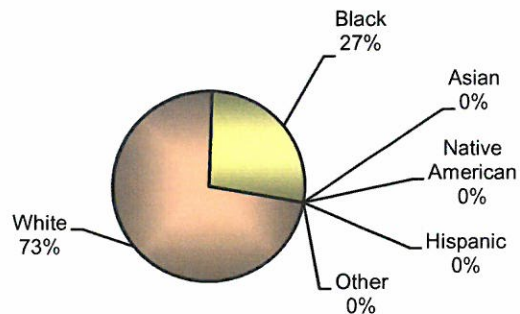

**City of Vandalia
DIVISION OF POLICE
TRAFFIC STOP
DIVERSITY DATA
SECOND QUARTER 2017**

Type of Disposition	Total	Male	Female	White	Black	Asian	Native American	Hispanic	Other	Moving	Equipment	Suspicious
Citations	183	98	85	140	38	2	0	2	0	143	39	1
Verbal Warnings	178	106	72	139	33	2	1	3	0	99	73	6
Written Warnings	665	404	231	524	121	8	3	5	4	454	173	0
Other Dispositions	22	11	11	16	6	0	0	0	0	11	6	5
TOTALS	1048	619	399	819	198	12	4	10	4	707	291	12

TOTAL TRAFFIC STOPS -

CITATIONS -

VERBAL WARNINGS -

WRITTEN WARNINGS -

OTHER DISPOSITIONS -

**City of Vandalia
DIVISION OF POLICE
TRAFFIC STOP
DIVERSITY DATA
First Half 2017**

Type of Disposition	Total	Male	Female	White	Black	Asian	Native American	Hispanic	Other	Moving	Equipment	Suspicious
Citations	398	214	184	294	94	6	0	3	0	308	89	1
Verbal Warnings	355	224	131	274	70	5	1	5	0	175	161	19
Written Warnings	1362	794	538	1093	227	19	6	13	4	960	364	0
Other Dispositions	53	37	16	36	17	0	0	0	0	29	17	5
TOTALS	2168	1269	869	1697	408	30	7	21	4	1472	631	25