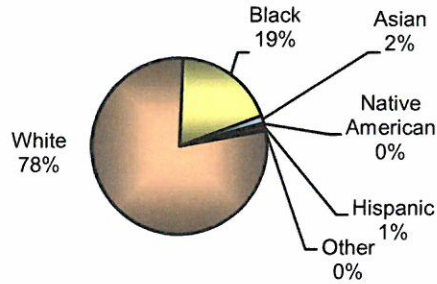

**City of Vandalia
DIVISION OF POLICE
TRAFFIC STOP
DIVERSITY DATA
First Half 2017**

Type of Disposition	Total	Male	Female	White	Black	Asian	Native American	Hispanic	Other	Moving	Equipment	Suspicious
Citations	398	214	184	294	94	6	0	3	0	308	89	1
Verbal Warnings	355	224	131	274	70	5	1	5	0	175	161	19
Written Warnings	1362	794	538	1093	227	19	6	13	4	960	364	0
Other Dispositions	53	37	16	36	17	0	0	0	0	29	17	5
TOTALS	2168	1269	869	1697	408	30	7	21	4	1472	631	25

TOTAL TRAFFIC STOPS -