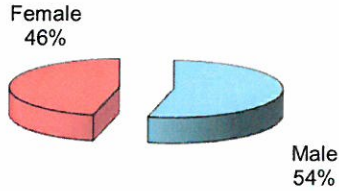

CITATIONS -