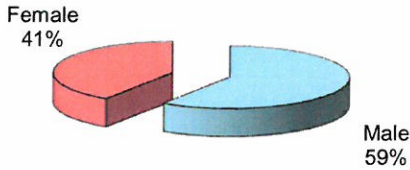

**City of Vandalia
DIVISION OF POLICE
TRAFFIC STOP
DIVERSITY DATA
First Half 2017**

Type of Disposition	Total	Male	Female	White	Black	Asian	Native American	Hispanic	Other	Moving	Equipment	Suspicious
Citations	398	214	184	294	94	6	0	3	0	308	89	1
Verbal Warnings	355	224	131	274	70	5	1	5	0	175	161	19
Written Warnings	1362	794	538	1093	227	19	6	13	4	960	364	0
Other Dispositions	53	37	16	36	17	0	0	0	0	29	17	5
TOTALS	2168	1269	869	1697	408	30	7	21	4	1472	631	25

TOTAL TRAFFIC STOPS -