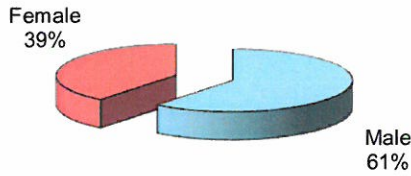

**City of Vandalia
DIVISION OF POLICE
TRAFFIC STOP
DIVERSITY DATA
SECOND QUARTER 2017**

Type of Disposition	Total	Male	Female	White	Black	Asian	Native American	Hispanic	Other	Moving	Equipment	Suspicious
Citations	183	98	85	140	38	2	0	2	0	143	39	1
Verbal Warnings	178	106	72	139	33	2	1	3	0	99	73	6
Written Warnings	665	404	231	524	121	8	3	5	4	454	173	0
Other Dispositions	22	11	11	16	6	0	0	0	0	11	6	5
TOTALS	1048	619	399	819	198	12	4	10	4	707	291	12

TOTAL TRAFFIC STOPS -

CITATIONS -

VERBAL WARNINGS -

WRITTEN WARNINGS -

OTHER DISPOSITIONS -

**City of Vandalia
DIVISION OF POLICE
TRAFFIC STOP
DIVERSITY DATA
First Half 2017**

Type of Disposition	Total	Male	Female	White	Black	Asian	Native American	Hispanic	Other	Moving	Equipment	Suspicious
Citations	398	214	184	294	94	6	0	3	0	308	89	1
Verbal Warnings	355	224	131	274	70	5	1	5	0	175	161	19
Written Warnings	1362	794	538	1093	227	19	6	13	4	960	364	0
Other Dispositions	53	37	16	36	17	0	0	0	0	29	17	5
TOTALS	2168	1269	869	1697	408	30	7	21	4	1472	631	25