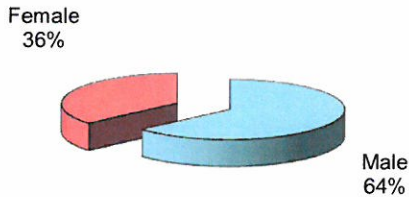

**City of Vandalia
DIVISION OF POLICE
TRAFFIC STOP
DIVERSITY DATA
SECOND QUARTER 2017**

Type of Disposition	Total	Male	Female	White	Black	Asian	Native American	Hispanic	Other	Moving	Equipment	Suspicious
Citations	183	98	85	140	38	2	0	2	0	143	39	1
Verbal Warnings	178	106	72	139	33	2	1	3	0	99	73	6
Written Warnings	665	404	231	524	121	8	3	5	4	454	173	0
Other Dispositions	22	11	11	16	6	0	0	0	0	11	6	5
TOTALS	1048	619	399	819	198	12	4	10	4	707	291	12

TOTAL TRAFFIC STOPS -

CITATIONS -

VERBAL WARNINGS -

WRITTEN WARNINGS -

OTHER DISPOSITIONS -

**City of Vandalia
DIVISION OF POLICE
TRAFFIC STOP
DIVERSITY DATA
First Half 2017**

Type of Disposition	Total	Male	Female	White	Black	Asian	Native American	Hispanic	Other	Moving	Equipment	Suspicious
Citations	398	214	184	294	94	6	0	3	0	308	89	1
Verbal Warnings	355	224	131	274	70	5	1	5	0	175	161	19
Written Warnings	1362	794	538	1093	227	19	6	13	4	960	364	0
Other Dispositions	53	37	16	36	17	0	0	0	0	29	17	5
TOTALS	2168	1269	869	1697	408	30	7	21	4	1472	631	25