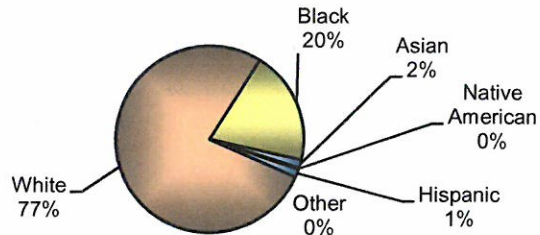

VERBAL WARNINGS -