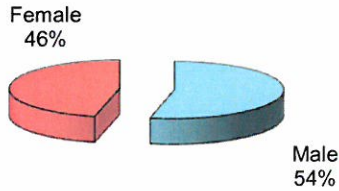

**City of Vandalia
DIVISION OF POLICE
TRAFFIC STOP
DIVERSITY DATA
SECOND QUARTER 2017**

Type of Disposition	Total	Male	Female	White	Black	Asian	Native American	Hispanic	Other	Moving	Equipment	Suspicious
Citations	183	98	85	140	38	2	0	2	0	143	39	1
Verbal Warnings	178	106	72	139	33	2	1	3	0	99	73	6
Written Warnings	665	404	231	524	121	8	3	5	4	454	173	0
Other Dispositions	22	11	11	16	6	0	0	0	0	11	6	5
TOTALS	1048	619	399	819	198	12	4	10	4	707	291	12

TOTAL TRAFFIC STOPS -

CITATIONS -

VERBAL WARNINGS -

WRITTEN WARNINGS -

OTHER DISPOSITIONS -

**City of Vandalia
DIVISION OF POLICE
TRAFFIC STOP
DIVERSITY DATA
First Half 2017**

Type of Disposition	Total	Male	Female	White	Black	Asian	Native American	Hispanic	Other	Moving	Equipment	Suspicious
Citations	398	214	184	294	94	6	0	3	0	308	89	1
Verbal Warnings	355	224	131	274	70	5	1	5	0	175	161	19
Written Warnings	1362	794	538	1093	227	19	6	13	4	960	364	0
Other Dispositions	53	37	16	36	17	0	0	0	0	29	17	5
TOTALS	2168	1269	869	1697	408	30	7	21	4	1472	631	25