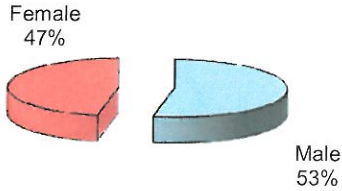

CITATIONS -