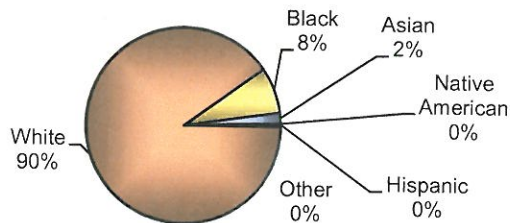

TOTAL TRAFFIC STOPS -

CITATIONS -

VERBAL WARNINGS -

WRITTEN WARNINGS -

OTHER DISPOSITIONS -

**City of Vandalia
DIVISION OF POLICE
TRAFFIC STOP
DIVERSITY DATA
First Half 2010**

| Type of Disposition | Total | Male | Female | White | Black | Asian | Native American | Hispanic | Other | Moving | Equipment | Suspicious |
|---------------------|-------------|-------------|-------------|-------------|------------|-----------|-----------------|-----------|----------|-------------|------------|------------|
| Citations | 251 | 133 | 118 | 201 | 43 | 4 | 0 | 1 | 2 | 231 | 17 | 3 |
| Verbal Warnings | 1308 | 758 | 550 | 1132 | 145 | 21 | 0 | 9 | 1 | 820 | 456 | 32 |
| Written Warnings | 699 | 382 | 317 | 618 | 64 | 12 | 0 | 3 | 2 | 593 | 104 | 2 |
| Other Dispositions | 55 | 40 | 15 | 45 | 9 | 0 | 0 | 1 | 0 | 37 | 12 | 6 |
| TOTALS | 2313 | 1313 | 1000 | 1996 | 261 | 37 | 0 | 14 | 5 | 1681 | 589 | 43 |