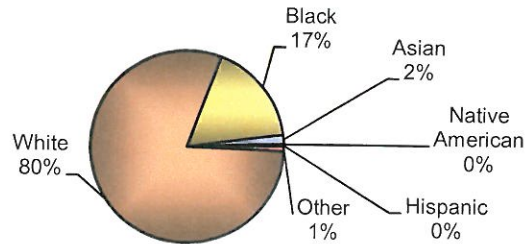

CITATIONS -