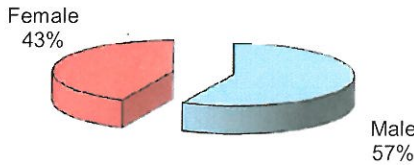

**City of Vandalia
DIVISION OF POLICE
TRAFFIC STOP
DIVERSITY DATA
First Half 2010**

Type of Disposition	Total	Male	Female	White	Black	Asian	Native American	Hispanic	Other	Moving	Equipment	Suspicious
Citations	251	133	118	201	43	4	0	1	2	231	17	3
Verbal Warnings	1308	758	550	1132	145	21	0	9	1	820	456	32
Written Warnings	699	382	317	618	64	12	0	3	2	593	104	2
Other Dispositions	55	40	15	45	9	0	0	1	0	37	12	6
TOTALS	2313	1313	1000	1996	261	37	0	14	5	1681	589	43

TOTAL TRAFFIC STOPS -