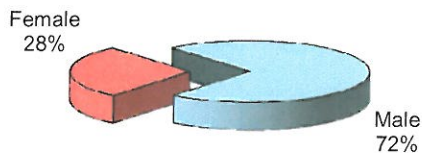

**City of Vandalia
DIVISION OF POLICE
TRAFFIC STOP
DIVERSITY DATA
Second Quarter 2010**

| Type of Disposition | Total | Male | Female | White | Black | Asian | Native American | Hispanic | Other | Moving | Equipment | Suspicious |
|---------------------|-------------|------------|------------|-------------|------------|-----------|-----------------|----------|----------|-------------|------------|------------|
| Citations | 151 | 76 | 75 | 126 | 19 | 4 | 0 | 1 | 1 | 139 | 10 | 2 |
| Verbal Warnings | 769 | 446 | 323 | 665 | 86 | 11 | 0 | 6 | 1 | 499 | 247 | 23 |
| Written Warnings | 434 | 231 | 203 | 391 | 33 | 8 | 0 | 1 | 1 | 384 | 48 | 2 |
| Other Dispositions | 32 | 23 | 9 | 28 | 4 | 0 | 0 | 0 | 0 | 20 | 9 | 3 |
| TOTALS | 1386 | 776 | 610 | 1210 | 142 | 23 | 0 | 8 | 3 | 1042 | 314 | 30 |

TOTAL TRAFFIC STOPS -

CITATIONS -

VERBAL WARNINGS -

WRITTEN WARNINGS -

OTHER DISPOSITIONS -

**City of Vandalia
DIVISION OF POLICE
TRAFFIC STOP
DIVERSITY DATA
First Half 2010**

| Type of Disposition | Total | Male | Female | White | Black | Asian | Native American | Hispanic | Other | Moving | Equipment | Suspicious |
|---------------------|-------------|-------------|-------------|-------------|------------|-----------|-----------------|-----------|----------|-------------|------------|------------|
| Citations | 251 | 133 | 118 | 201 | 43 | 4 | 0 | 1 | 2 | 231 | 17 | 3 |
| Verbal Warnings | 1308 | 758 | 550 | 1132 | 145 | 21 | 0 | 9 | 1 | 820 | 456 | 32 |
| Written Warnings | 699 | 382 | 317 | 618 | 64 | 12 | 0 | 3 | 2 | 593 | 104 | 2 |
| Other Dispositions | 55 | 40 | 15 | 45 | 9 | 0 | 0 | 1 | 0 | 37 | 12 | 6 |
| TOTALS | 2313 | 1313 | 1000 | 1996 | 261 | 37 | 0 | 14 | 5 | 1681 | 589 | 43 |