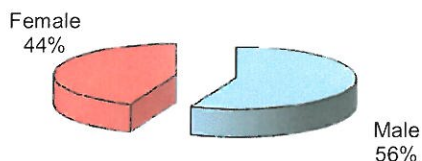

**City of Vandalia
DIVISION OF POLICE
TRAFFIC STOP
DIVERSITY DATA
Second Quarter 2010**

| Type of Disposition | Total | Male | Female | White | Black | Asian | Native American | Hispanic | Other | Moving | Equipment | Suspicious |
|---------------------|-------------|------------|------------|-------------|------------|-----------|-----------------|----------|----------|-------------|------------|------------|
| Citations | 151 | 76 | 75 | 126 | 19 | 4 | 0 | 1 | 1 | 139 | 10 | 2 |
| Verbal Warnings | 769 | 446 | 323 | 665 | 86 | 11 | 0 | 6 | 1 | 499 | 247 | 23 |
| Written Warnings | 434 | 231 | 203 | 391 | 33 | 8 | 0 | 1 | 1 | 384 | 48 | 2 |
| Other Dispositions | 32 | 23 | 9 | 28 | 4 | 0 | 0 | 0 | 0 | 20 | 9 | 3 |
| TOTALS | 1386 | 776 | 610 | 1210 | 142 | 23 | 0 | 8 | 3 | 1042 | 314 | 30 |

TOTAL TRAFFIC STOPS -

CITATIONS -

VERBAL WARNINGS -

WRITTEN WARNINGS -

OTHER DISPOSITIONS -

**City of Vandalia
DIVISION OF POLICE
TRAFFIC STOP
DIVERSITY DATA
First Half 2010**

| Type of Disposition | Total | Male | Female | White | Black | Asian | Native American | Hispanic | Other | Moving | Equipment | Suspicious |
|---------------------|-------------|-------------|-------------|-------------|------------|-----------|-----------------|-----------|----------|-------------|------------|------------|
| Citations | 251 | 133 | 118 | 201 | 43 | 4 | 0 | 1 | 2 | 231 | 17 | 3 |
| Verbal Warnings | 1308 | 758 | 550 | 1132 | 145 | 21 | 0 | 9 | 1 | 820 | 456 | 32 |
| Written Warnings | 699 | 382 | 317 | 618 | 64 | 12 | 0 | 3 | 2 | 593 | 104 | 2 |
| Other Dispositions | 55 | 40 | 15 | 45 | 9 | 0 | 0 | 1 | 0 | 37 | 12 | 6 |
| TOTALS | 2313 | 1313 | 1000 | 1996 | 261 | 37 | 0 | 14 | 5 | 1681 | 589 | 43 |