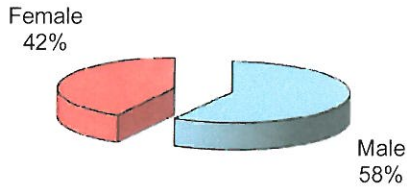

VERBAL WARNINGS -