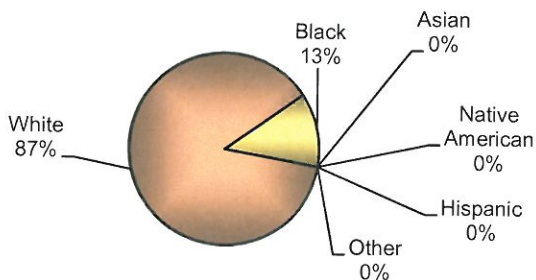

**City of Vandalia
DIVISION OF POLICE
TRAFFIC STOP
DIVERSITY DATA
Second Quarter 2010**

| Type of Disposition | Total | Male | Female | White | Black | Asian | Native American | Hispanic | Other | Moving | Equipment | Suspicious |
|---------------------|-------------|------------|------------|-------------|------------|-----------|-----------------|----------|----------|-------------|------------|------------|
| Citations | 151 | 76 | 75 | 126 | 19 | 4 | 0 | 1 | 1 | 139 | 10 | 2 |
| Verbal Warnings | 769 | 446 | 323 | 665 | 86 | 11 | 0 | 6 | 1 | 499 | 247 | 23 |
| Written Warnings | 434 | 231 | 203 | 391 | 33 | 8 | 0 | 1 | 1 | 384 | 48 | 2 |
| Other Dispositions | 32 | 23 | 9 | 28 | 4 | 0 | 0 | 0 | 0 | 20 | 9 | 3 |
| TOTALS | 1386 | 776 | 610 | 1210 | 142 | 23 | 0 | 8 | 3 | 1042 | 314 | 30 |

TOTAL TRAFFIC STOPS -

CITATIONS -

VERBAL WARNINGS -

WRITTEN WARNINGS -

OTHER DISPOSITIONS -

**City of Vandalia
DIVISION OF POLICE
TRAFFIC STOP
DIVERSITY DATA
First Half 2010**

| Type of Disposition | Total | Male | Female | White | Black | Asian | Native American | Hispanic | Other | Moving | Equipment | Suspicious |
|---------------------|-------------|-------------|-------------|-------------|------------|-----------|-----------------|-----------|----------|-------------|------------|------------|
| Citations | 251 | 133 | 118 | 201 | 43 | 4 | 0 | 1 | 2 | 231 | 17 | 3 |
| Verbal Warnings | 1308 | 758 | 550 | 1132 | 145 | 21 | 0 | 9 | 1 | 820 | 456 | 32 |
| Written Warnings | 699 | 382 | 317 | 618 | 64 | 12 | 0 | 3 | 2 | 593 | 104 | 2 |
| Other Dispositions | 55 | 40 | 15 | 45 | 9 | 0 | 0 | 1 | 0 | 37 | 12 | 6 |
| TOTALS | 2313 | 1313 | 1000 | 1996 | 261 | 37 | 0 | 14 | 5 | 1681 | 589 | 43 |