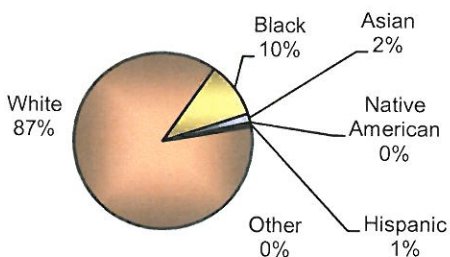

**City of Vandalia
DIVISION OF POLICE
TRAFFIC STOP
DIVERSITY DATA
Second Quarter 2010**

| Type of Disposition | Total | Male | Female | White | Black | Asian | Native American | Hispanic | Other | Moving | Equipment | Suspicious |
|---------------------|-------------|------------|------------|-------------|------------|-----------|-----------------|----------|----------|-------------|------------|------------|
| Citations | 151 | 76 | 75 | 126 | 19 | 4 | 0 | 1 | 1 | 139 | 10 | 2 |
| Verbal Warnings | 769 | 446 | 323 | 665 | 86 | 11 | 0 | 6 | 1 | 499 | 247 | 23 |
| Written Warnings | 434 | 231 | 203 | 391 | 33 | 8 | 0 | 1 | 1 | 384 | 48 | 2 |
| Other Dispositions | 32 | 23 | 9 | 28 | 4 | 0 | 0 | 0 | 0 | 20 | 9 | 3 |
| TOTALS | 1386 | 776 | 610 | 1210 | 142 | 23 | 0 | 8 | 3 | 1042 | 314 | 30 |

TOTAL TRAFFIC STOPS -

CITATIONS -

VERBAL WARNINGS -

WRITTEN WARNINGS -

OTHER DISPOSITIONS -

**City of Vandalia
DIVISION OF POLICE
TRAFFIC STOP
DIVERSITY DATA
First Half 2010**

| Type of Disposition | Total | Male | Female | White | Black | Asian | Native American | Hispanic | Other | Moving | Equipment | Suspicious |
|---------------------|-------------|-------------|-------------|-------------|------------|-----------|-----------------|-----------|----------|-------------|------------|------------|
| Citations | 251 | 133 | 118 | 201 | 43 | 4 | 0 | 1 | 2 | 231 | 17 | 3 |
| Verbal Warnings | 1308 | 758 | 550 | 1132 | 145 | 21 | 0 | 9 | 1 | 820 | 456 | 32 |
| Written Warnings | 699 | 382 | 317 | 618 | 64 | 12 | 0 | 3 | 2 | 593 | 104 | 2 |
| Other Dispositions | 55 | 40 | 15 | 45 | 9 | 0 | 0 | 1 | 0 | 37 | 12 | 6 |
| TOTALS | 2313 | 1313 | 1000 | 1996 | 261 | 37 | 0 | 14 | 5 | 1681 | 589 | 43 |