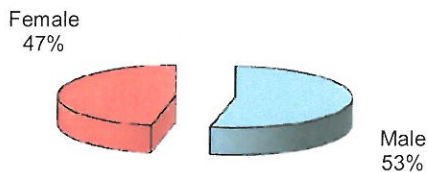

**City of Vandalia
DIVISION OF POLICE
TRAFFIC STOP
DIVERSITY DATA
Second Quarter 2010**

| Type of Disposition | Total | Male | Female | White | Black | Asian | Native American | Hispanic | Other | Moving | Equipment | Suspicious |
|---------------------|-------------|------------|------------|-------------|------------|-----------|-----------------|----------|----------|-------------|------------|------------|
| Citations | 151 | 76 | 75 | 126 | 19 | 4 | 0 | 1 | 1 | 139 | 10 | 2 |
| Verbal Warnings | 769 | 446 | 323 | 665 | 86 | 11 | 0 | 6 | 1 | 499 | 247 | 23 |
| Written Warnings | 434 | 231 | 203 | 391 | 33 | 8 | 0 | 1 | 1 | 384 | 48 | 2 |
| Other Dispositions | 32 | 23 | 9 | 28 | 4 | 0 | 0 | 0 | 0 | 20 | 9 | 3 |
| TOTALS | 1386 | 776 | 610 | 1210 | 142 | 23 | 0 | 8 | 3 | 1042 | 314 | 30 |

TOTAL TRAFFIC STOPS -

CITATIONS -

VERBAL WARNINGS -

WRITTEN WARNINGS -

OTHER DISPOSITIONS -

**City of Vandalia
DIVISION OF POLICE
TRAFFIC STOP
DIVERSITY DATA
First Half 2010**

| Type of Disposition | Total | Male | Female | White | Black | Asian | Native American | Hispanic | Other | Moving | Equipment | Suspicious |
|---------------------|-------------|-------------|-------------|-------------|------------|-----------|-----------------|-----------|----------|-------------|------------|------------|
| Citations | 251 | 133 | 118 | 201 | 43 | 4 | 0 | 1 | 2 | 231 | 17 | 3 |
| Verbal Warnings | 1308 | 758 | 550 | 1132 | 145 | 21 | 0 | 9 | 1 | 820 | 456 | 32 |
| Written Warnings | 699 | 382 | 317 | 618 | 64 | 12 | 0 | 3 | 2 | 593 | 104 | 2 |
| Other Dispositions | 55 | 40 | 15 | 45 | 9 | 0 | 0 | 1 | 0 | 37 | 12 | 6 |
| TOTALS | 2313 | 1313 | 1000 | 1996 | 261 | 37 | 0 | 14 | 5 | 1681 | 589 | 43 |