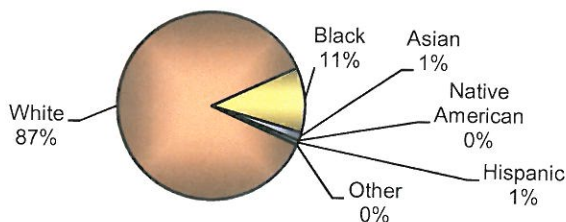

**City of Vandalia
DIVISION OF POLICE
TRAFFIC STOP
DIVERSITY DATA
Second Quarter 2010**

| Type of Disposition | Total | Male | Female | White | Black | Asian | Native American | Hispanic | Other | Moving | Equipment | Suspicious |
|---------------------|-------------|------------|------------|-------------|------------|-----------|-----------------|----------|----------|-------------|------------|------------|
| Citations | 151 | 76 | 75 | 126 | 19 | 4 | 0 | 1 | 1 | 139 | 10 | 2 |
| Verbal Warnings | 769 | 446 | 323 | 665 | 86 | 11 | 0 | 6 | 1 | 499 | 247 | 23 |
| Written Warnings | 434 | 231 | 203 | 391 | 33 | 8 | 0 | 1 | 1 | 384 | 48 | 2 |
| Other Dispositions | 32 | 23 | 9 | 28 | 4 | 0 | 0 | 0 | 0 | 20 | 9 | 3 |
| TOTALS | 1386 | 776 | 610 | 1210 | 142 | 23 | 0 | 8 | 3 | 1042 | 314 | 30 |

TOTAL TRAFFIC STOPS -

CITATIONS -

VERBAL WARNINGS -

WRITTEN WARNINGS -

OTHER DISPOSITIONS -

**City of Vandalia
DIVISION OF POLICE
TRAFFIC STOP
DIVERSITY DATA
First Half 2010**

| Type of Disposition | Total | Male | Female | White | Black | Asian | Native American | Hispanic | Other | Moving | Equipment | Suspicious |
|---------------------|-------------|-------------|-------------|-------------|------------|-----------|-----------------|-----------|----------|-------------|------------|------------|
| Citations | 251 | 133 | 118 | 201 | 43 | 4 | 0 | 1 | 2 | 231 | 17 | 3 |
| Verbal Warnings | 1308 | 758 | 550 | 1132 | 145 | 21 | 0 | 9 | 1 | 820 | 456 | 32 |
| Written Warnings | 699 | 382 | 317 | 618 | 64 | 12 | 0 | 3 | 2 | 593 | 104 | 2 |
| Other Dispositions | 55 | 40 | 15 | 45 | 9 | 0 | 0 | 1 | 0 | 37 | 12 | 6 |
| TOTALS | 2313 | 1313 | 1000 | 1996 | 261 | 37 | 0 | 14 | 5 | 1681 | 589 | 43 |