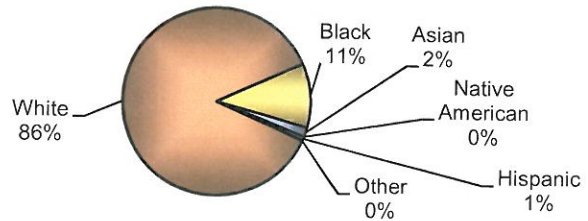

VERBAL WARNINGS -