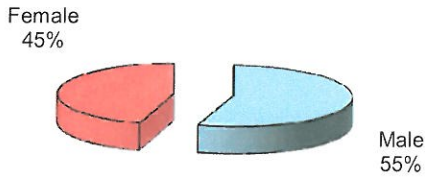

WRITTEN WARNINGS -