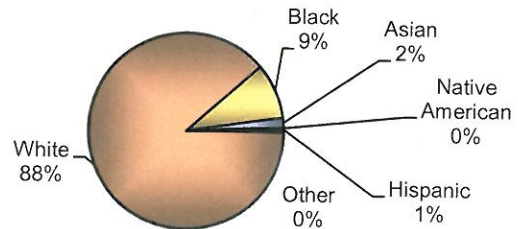

WRITTEN WARNINGS -