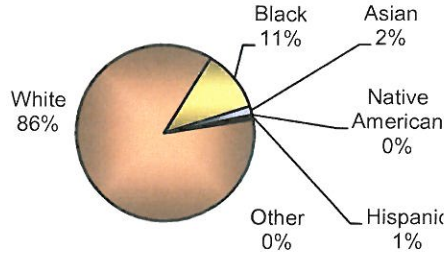

**City of Vandalia
DIVISION OF POLICE
TRAFFIC STOP
DIVERSITY DATA
First Half 2010**

Type of Disposition	Total	Male	Female	White	Black	Asian	Native American	Hispanic	Other	Moving	Equipment	Suspicious
Citations	251	133	118	201	43	4	0	1	2	231	17	3
Verbal Warnings	1308	758	550	1132	145	21	0	9	1	820	456	32
Written Warnings	699	382	317	618	64	12	0	3	2	593	104	2
Other Dispositions	55	40	15	45	9	0	0	1	0	37	12	6
TOTALS	2313	1313	1000	1996	261	37	0	14	5	1681	589	43

TOTAL TRAFFIC STOPS -