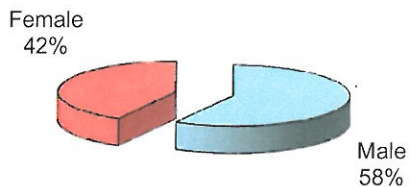

**City of Vandalia
DIVISION OF POLICE
TRAFFIC STOP
DIVERSITY DATA
Second Quarter 2010**

| Type of Disposition | Total | Male | Female | White | Black | Asian | Native American | Hispanic | Other | Moving | Equipment | Suspicious |
|---------------------|-------------|------------|------------|-------------|------------|-----------|-----------------|----------|----------|-------------|------------|------------|
| Citations | 151 | 76 | 75 | 126 | 19 | 4 | 0 | 1 | 1 | 139 | 10 | 2 |
| Verbal Warnings | 769 | 446 | 323 | 665 | 86 | 11 | 0 | 6 | 1 | 499 | 247 | 23 |
| Written Warnings | 434 | 231 | 203 | 391 | 33 | 8 | 0 | 1 | 1 | 384 | 48 | 2 |
| Other Dispositions | 32 | 23 | 9 | 28 | 4 | 0 | 0 | 0 | 0 | 20 | 9 | 3 |
| TOTALS | 1386 | 776 | 610 | 1210 | 142 | 23 | 0 | 8 | 3 | 1042 | 314 | 30 |

TOTAL TRAFFIC STOPS -

CITATIONS -

VERBAL WARNINGS -

WRITTEN WARNINGS -

OTHER DISPOSITIONS -

**City of Vandalia
DIVISION OF POLICE
TRAFFIC STOP
DIVERSITY DATA
First Half 2010**

| Type of Disposition | Total | Male | Female | White | Black | Asian | Native American | Hispanic | Other | Moving | Equipment | Suspicious |
|---------------------|-------------|-------------|-------------|-------------|------------|-----------|-----------------|-----------|----------|-------------|------------|------------|
| Citations | 251 | 133 | 118 | 201 | 43 | 4 | 0 | 1 | 2 | 231 | 17 | 3 |
| Verbal Warnings | 1308 | 758 | 550 | 1132 | 145 | 21 | 0 | 9 | 1 | 820 | 456 | 32 |
| Written Warnings | 699 | 382 | 317 | 618 | 64 | 12 | 0 | 3 | 2 | 593 | 104 | 2 |
| Other Dispositions | 55 | 40 | 15 | 45 | 9 | 0 | 0 | 1 | 0 | 37 | 12 | 6 |
| TOTALS | 2313 | 1313 | 1000 | 1996 | 261 | 37 | 0 | 14 | 5 | 1681 | 589 | 43 |