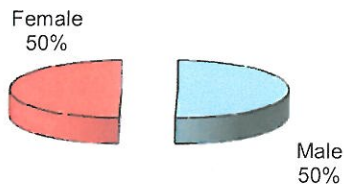

**City of Vandalia
DIVISION OF POLICE
TRAFFIC STOP
DIVERSITY DATA
Second Quarter 2010**

| Type of Disposition | Total | Male | Female | White | Black | Asian | Native American | Hispanic | Other | Moving | Equipment | Suspicious |
|---------------------|-------------|------------|------------|-------------|------------|-----------|-----------------|----------|----------|-------------|------------|------------|
| Citations | 151 | 76 | 75 | 126 | 19 | 4 | 0 | 1 | 1 | 139 | 10 | 2 |
| Verbal Warnings | 769 | 446 | 323 | 665 | 86 | 11 | 0 | 6 | 1 | 499 | 247 | 23 |
| Written Warnings | 434 | 231 | 203 | 391 | 33 | 8 | 0 | 1 | 1 | 384 | 48 | 2 |
| Other Dispositions | 32 | 23 | 9 | 28 | 4 | 0 | 0 | 0 | 0 | 20 | 9 | 3 |
| TOTALS | 1386 | 776 | 610 | 1210 | 142 | 23 | 0 | 8 | 3 | 1042 | 314 | 30 |

TOTAL TRAFFIC STOPS -

CITATIONS -

VERBAL WARNINGS -

WRITTEN WARNINGS -

OTHER DISPOSITIONS -

**City of Vandalia
DIVISION OF POLICE
TRAFFIC STOP
DIVERSITY DATA
First Half 2010**

| Type of Disposition | Total | Male | Female | White | Black | Asian | Native American | Hispanic | Other | Moving | Equipment | Suspicious |
|---------------------|-------------|-------------|-------------|-------------|------------|-----------|-----------------|-----------|----------|-------------|------------|------------|
| Citations | 251 | 133 | 118 | 201 | 43 | 4 | 0 | 1 | 2 | 231 | 17 | 3 |
| Verbal Warnings | 1308 | 758 | 550 | 1132 | 145 | 21 | 0 | 9 | 1 | 820 | 456 | 32 |
| Written Warnings | 699 | 382 | 317 | 618 | 64 | 12 | 0 | 3 | 2 | 593 | 104 | 2 |
| Other Dispositions | 55 | 40 | 15 | 45 | 9 | 0 | 0 | 1 | 0 | 37 | 12 | 6 |
| TOTALS | 2313 | 1313 | 1000 | 1996 | 261 | 37 | 0 | 14 | 5 | 1681 | 589 | 43 |