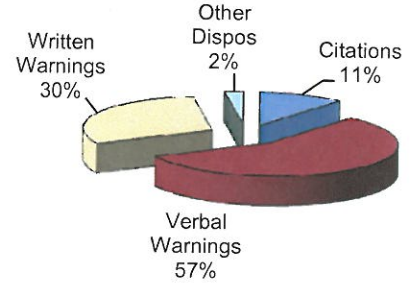

**City of Vandalia
DIVISION OF POLICE
TRAFFIC STOP
DIVERSITY DATA
First Half 2010**

Type of Disposition	Total	Male	Female	White	Black	Asian	Native American	Hispanic	Other	Moving	Equipment	Suspicious
Citations	251	133	118	201	43	4	0	1	2	231	17	3
Verbal Warnings	1308	758	550	1132	145	21	0	9	1	820	456	32
Written Warnings	699	382	317	618	64	12	0	3	2	593	104	2
Other Dispositions	55	40	15	45	9	0	0	1	0	37	12	6
TOTALS	2313	1313	1000	1996	261	37	0	14	5	1681	589	43

TOTAL TRAFFIC STOPS -