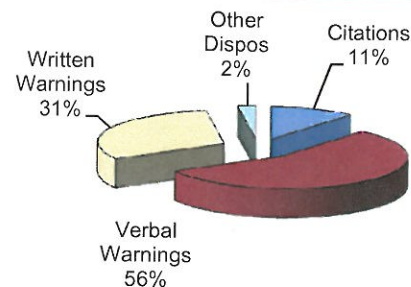

**City of Vandalia
DIVISION OF POLICE
TRAFFIC STOP
DIVERSITY DATA
Second Quarter 2010**

Type of Disposition	Total	Male	Female	White	Black	Asian	Native American	Hispanic	Other	Moving	Equipment	Suspicious
Citations	151	76	75	126	19	4	0	1	1	139	10	2
Verbal Warnings	769	446	323	665	86	11	0	6	1	499	247	23
Written Warnings	434	231	203	391	33	8	0	1	1	384	48	2
Other Dispositions	32	23	9	28	4	0	0	0	0	20	9	3
TOTALS	1386	776	610	1210	142	23	0	8	3	1042	314	30

TOTAL TRAFFIC STOPS -