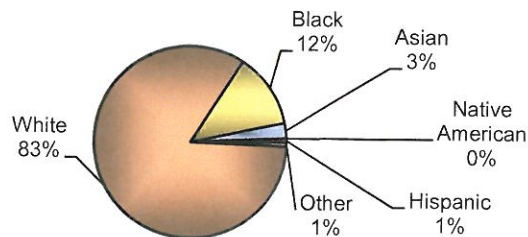

**City of Vandalia
DIVISION OF POLICE
TRAFFIC STOP
DIVERSITY DATA
Second Quarter 2010**

| Type of Disposition | Total | Male | Female | White | Black | Asian | Native American | Hispanic | Other | Moving | Equipment | Suspicious |
|---------------------|-------------|------------|------------|-------------|------------|-----------|-----------------|----------|----------|-------------|------------|------------|
| Citations | 151 | 76 | 75 | 126 | 19 | 4 | 0 | 1 | 1 | 139 | 10 | 2 |
| Verbal Warnings | 769 | 446 | 323 | 665 | 86 | 11 | 0 | 6 | 1 | 499 | 247 | 23 |
| Written Warnings | 434 | 231 | 203 | 391 | 33 | 8 | 0 | 1 | 1 | 384 | 48 | 2 |
| Other Dispositions | 32 | 23 | 9 | 28 | 4 | 0 | 0 | 0 | 0 | 20 | 9 | 3 |
| TOTALS | 1386 | 776 | 610 | 1210 | 142 | 23 | 0 | 8 | 3 | 1042 | 314 | 30 |

TOTAL TRAFFIC STOPS -

CITATIONS -

VERBAL WARNINGS -

WRITTEN WARNINGS -

OTHER DISPOSITIONS -

**City of Vandalia
DIVISION OF POLICE
TRAFFIC STOP
DIVERSITY DATA
First Half 2010**

| Type of Disposition | Total | Male | Female | White | Black | Asian | Native American | Hispanic | Other | Moving | Equipment | Suspicious |
|---------------------|-------------|-------------|-------------|-------------|------------|-----------|-----------------|-----------|----------|-------------|------------|------------|
| Citations | 251 | 133 | 118 | 201 | 43 | 4 | 0 | 1 | 2 | 231 | 17 | 3 |
| Verbal Warnings | 1308 | 758 | 550 | 1132 | 145 | 21 | 0 | 9 | 1 | 820 | 456 | 32 |
| Written Warnings | 699 | 382 | 317 | 618 | 64 | 12 | 0 | 3 | 2 | 593 | 104 | 2 |
| Other Dispositions | 55 | 40 | 15 | 45 | 9 | 0 | 0 | 1 | 0 | 37 | 12 | 6 |
| TOTALS | 2313 | 1313 | 1000 | 1996 | 261 | 37 | 0 | 14 | 5 | 1681 | 589 | 43 |